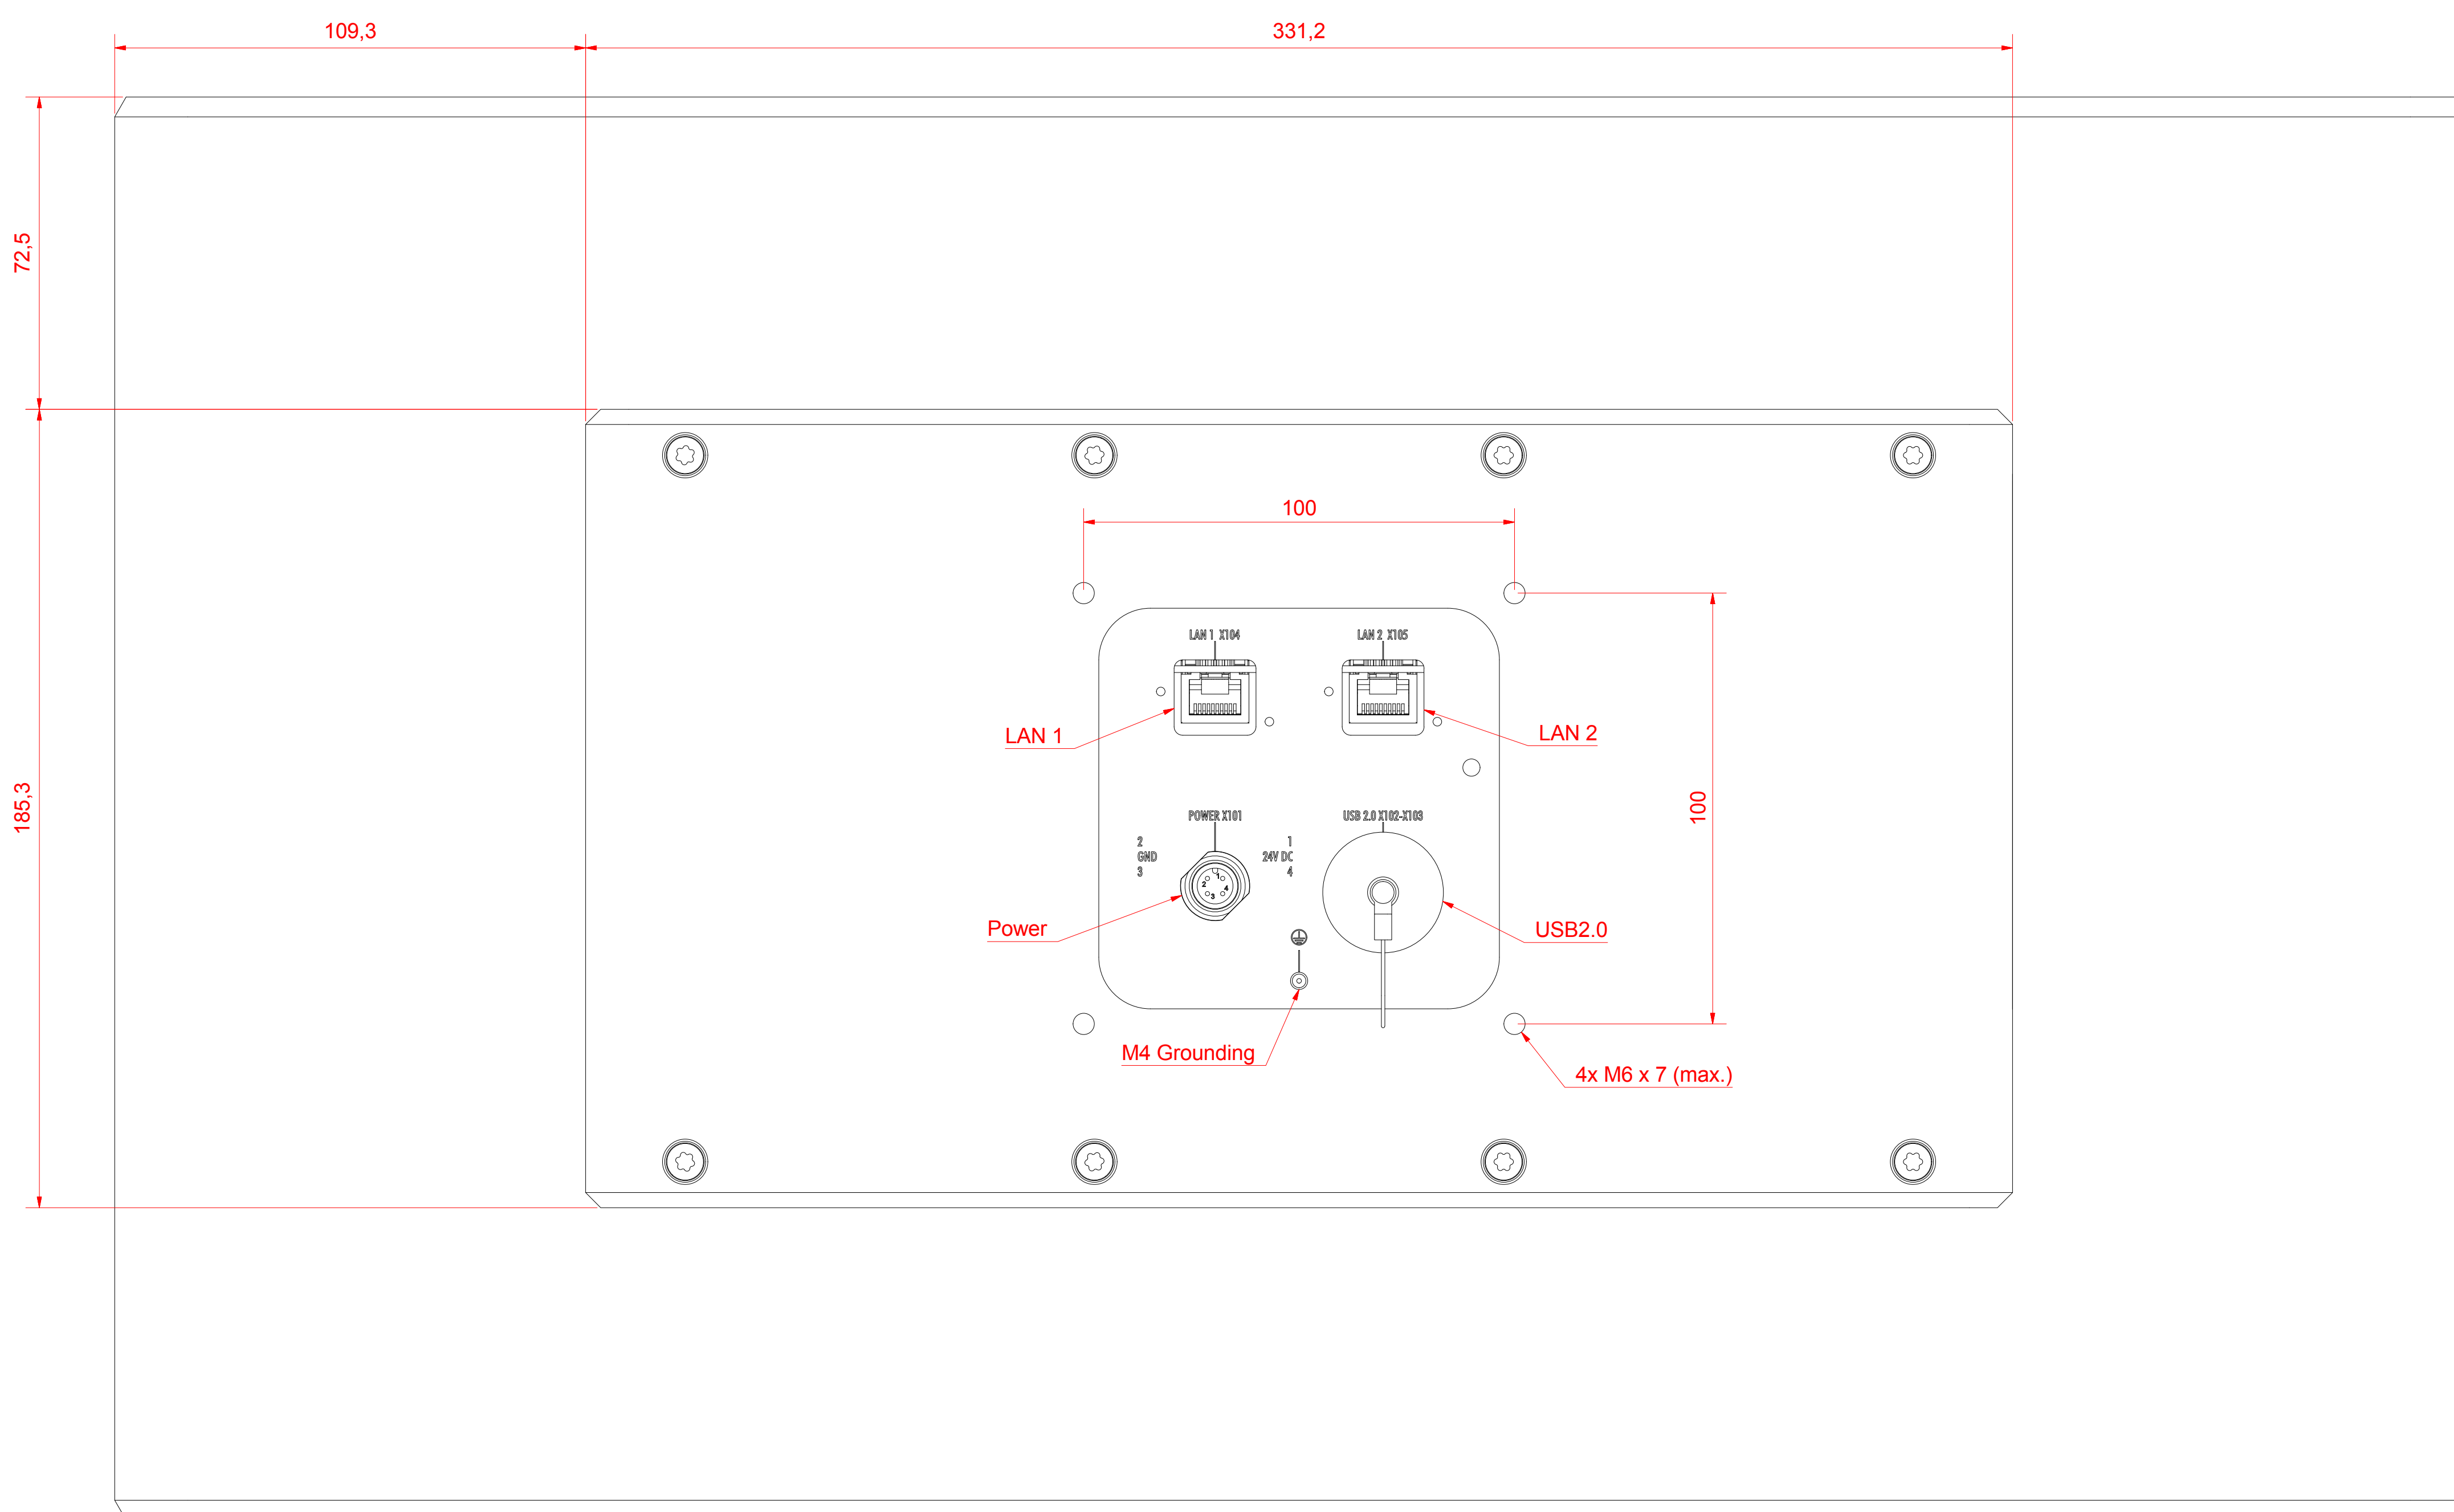

CPX3721-0010 Landscape
main dimensions and fixing points

dimensions in mm

front view

left view

back view