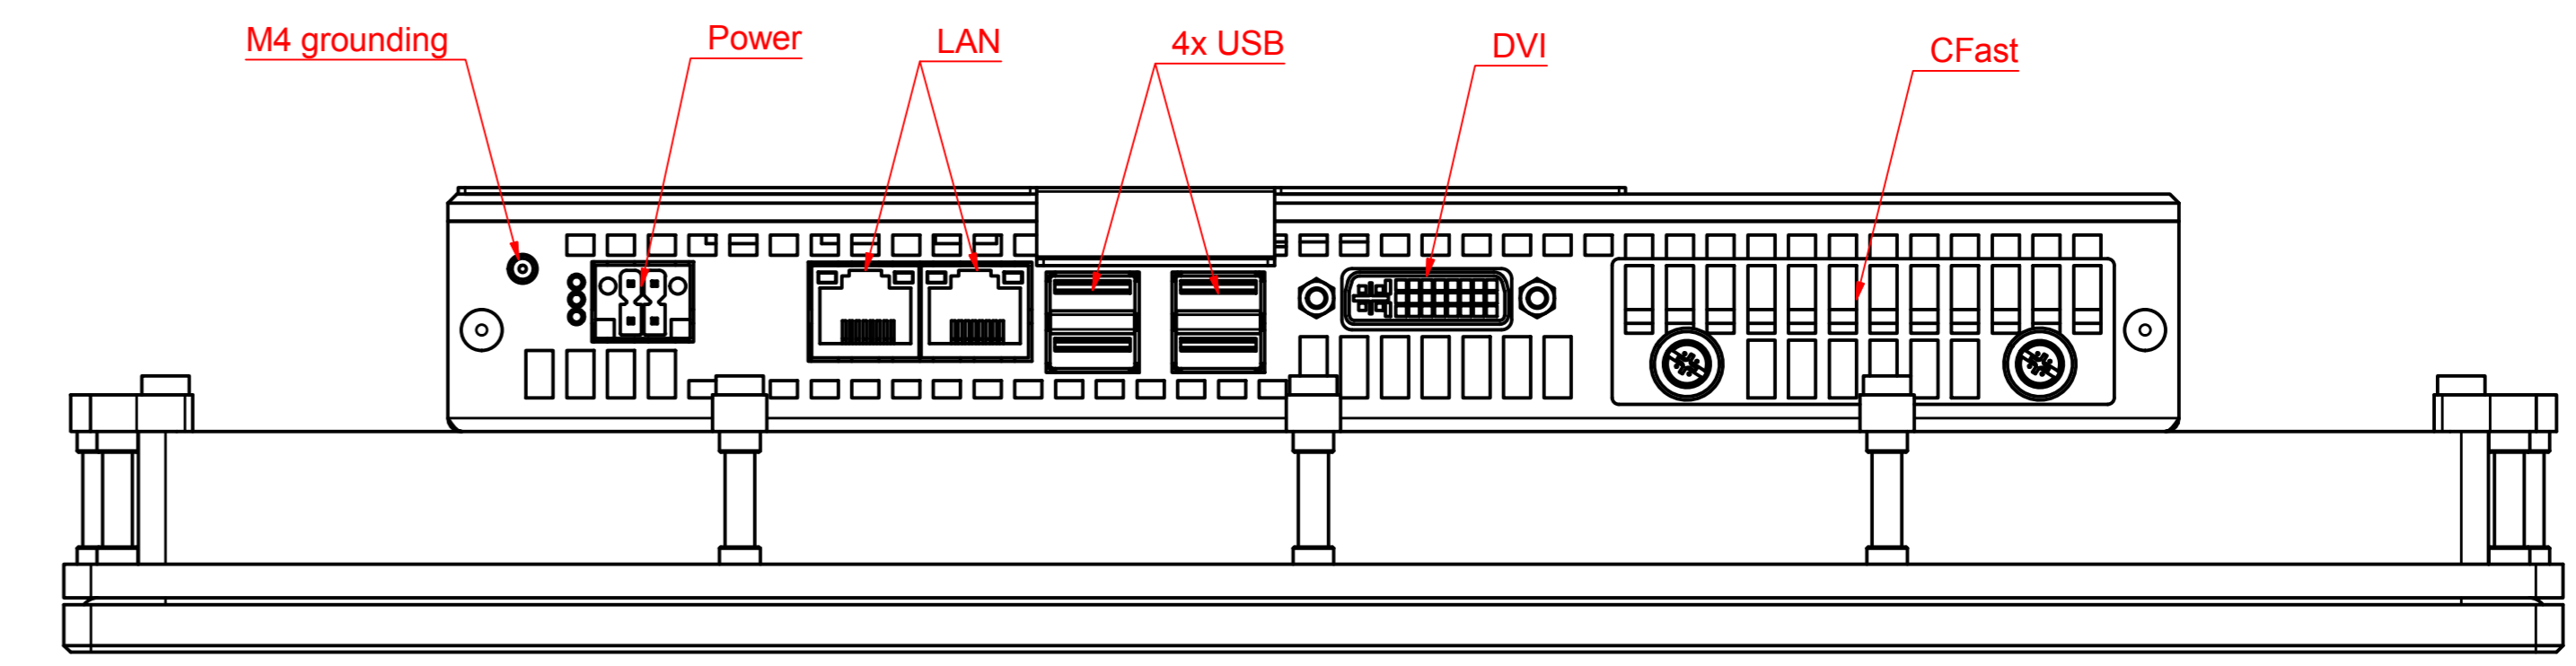

CPX2715-0010 Landscape  
main dimensions and fixing points

dimensions in mm

front view

left view

bottom view

cut out dimensions: 274,3mm x 347,2mm

rear view