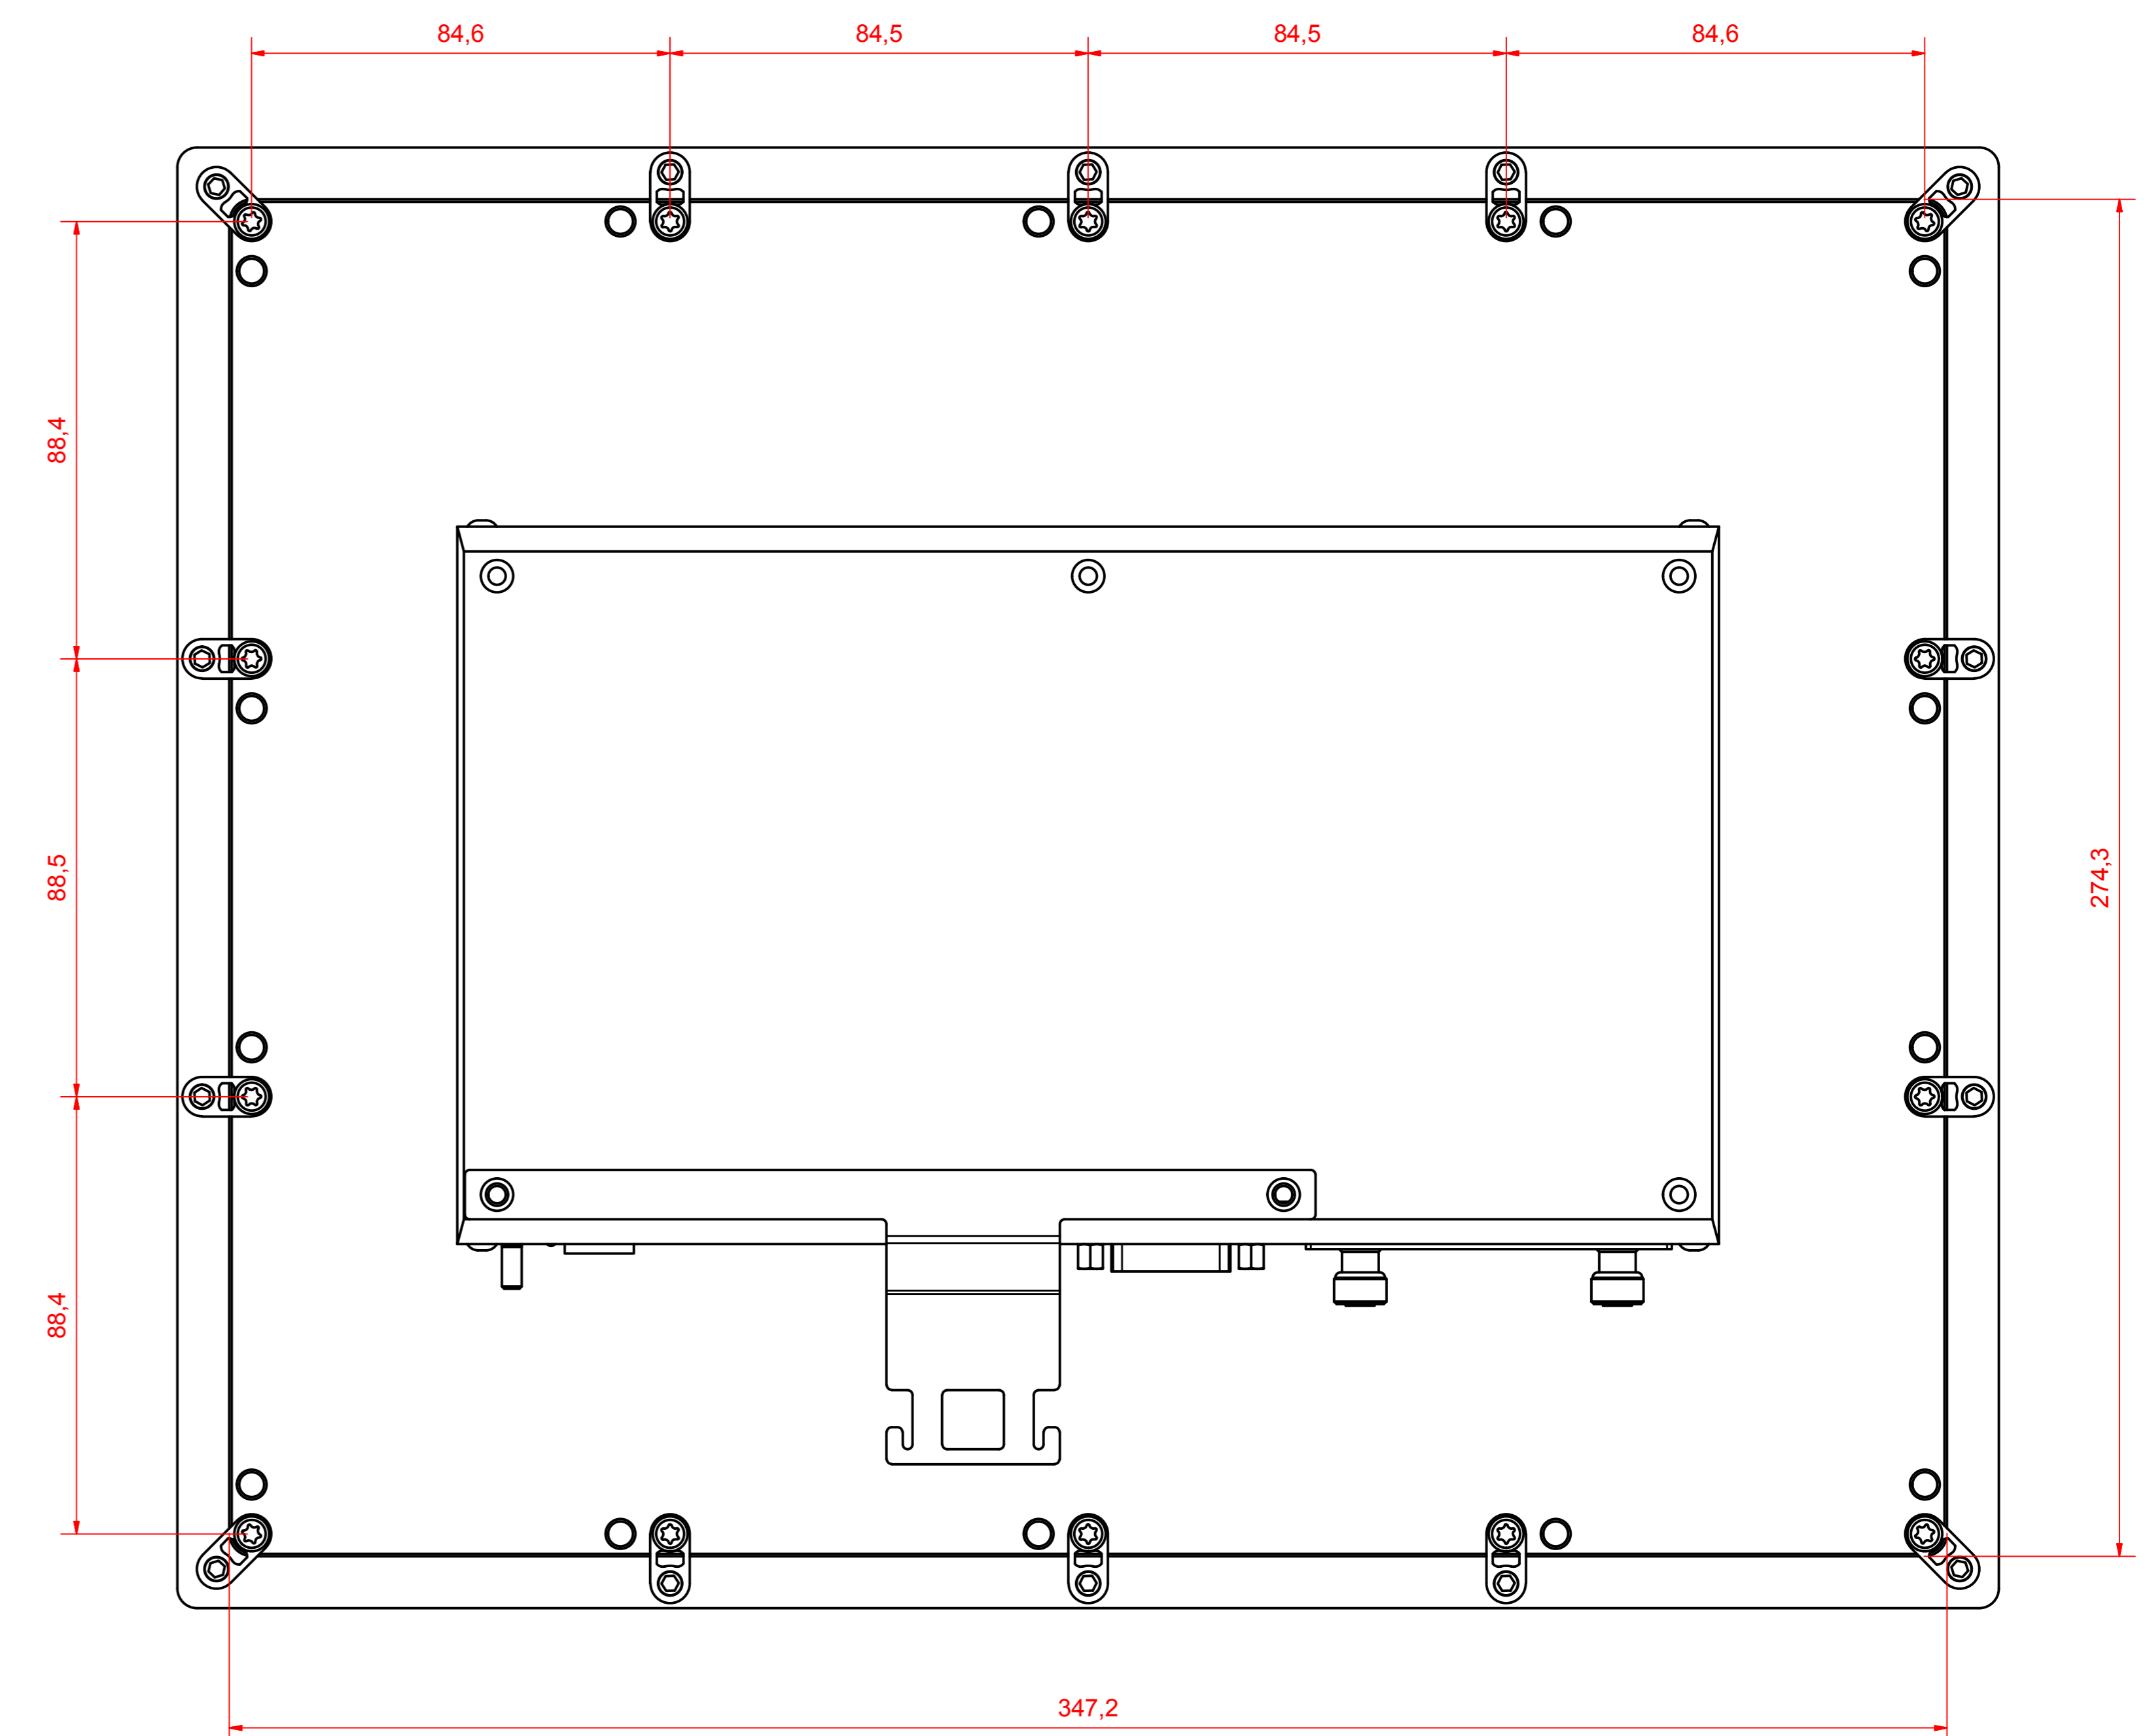

CPX2715-0010 Landscape  
main dimensions and fixing points

dimensions in mm

front view

left view

bottom view

cut out dimensions: 274,3mm x 347,2mm

rear view