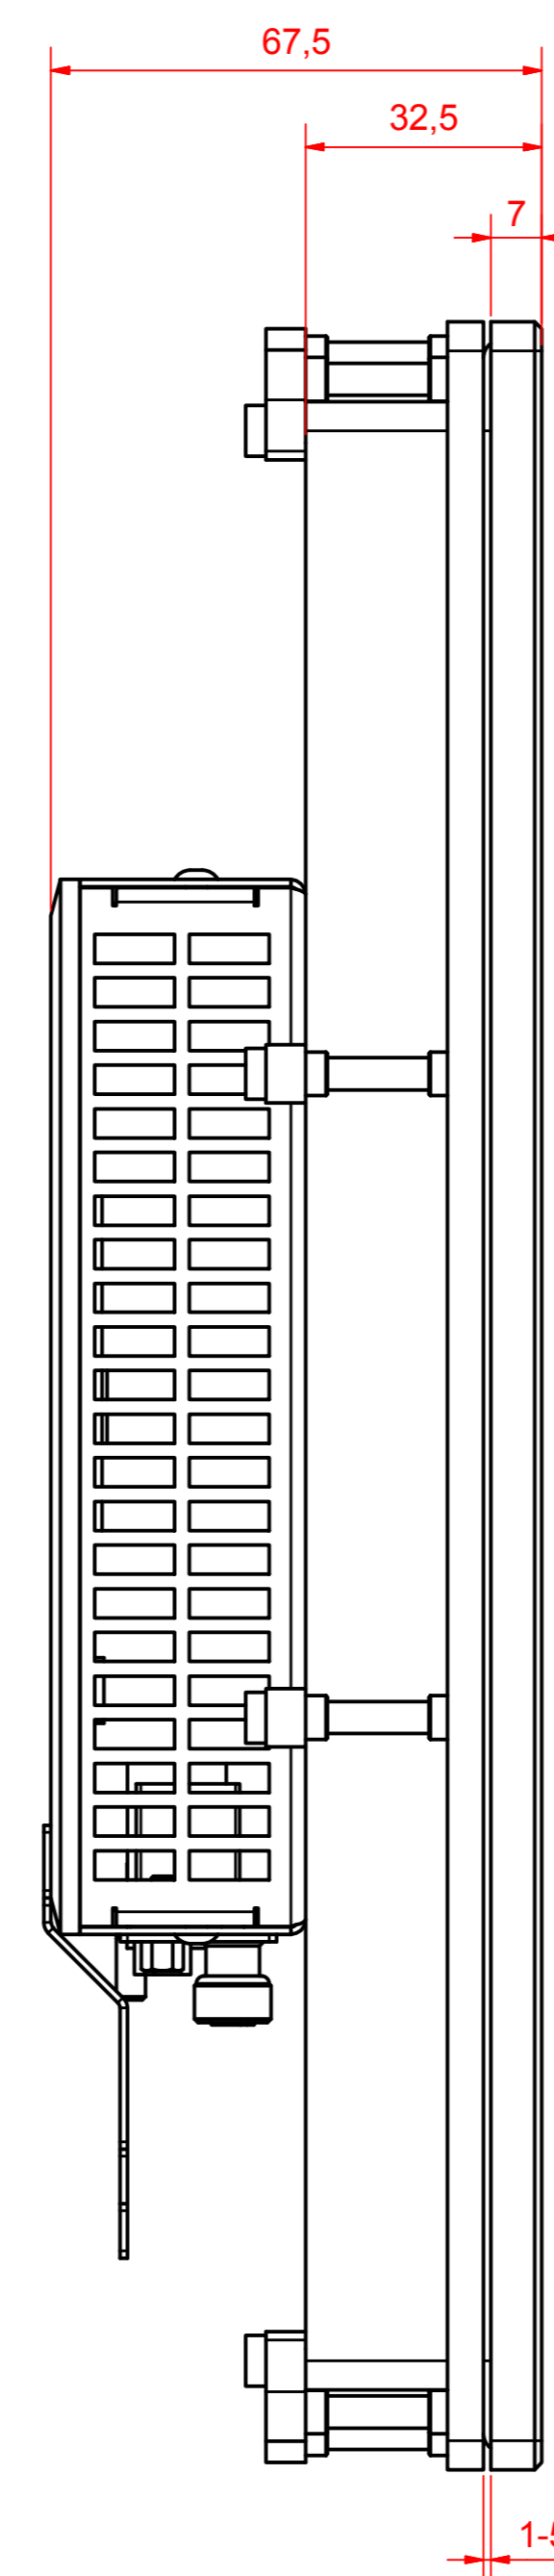

CPX2715-0010 Landscape  
main dimensions and fixing points

dimensions in mm

front view

left view

bottom view

cut out dimensions: 274,3mm x 347,2mm

rear view