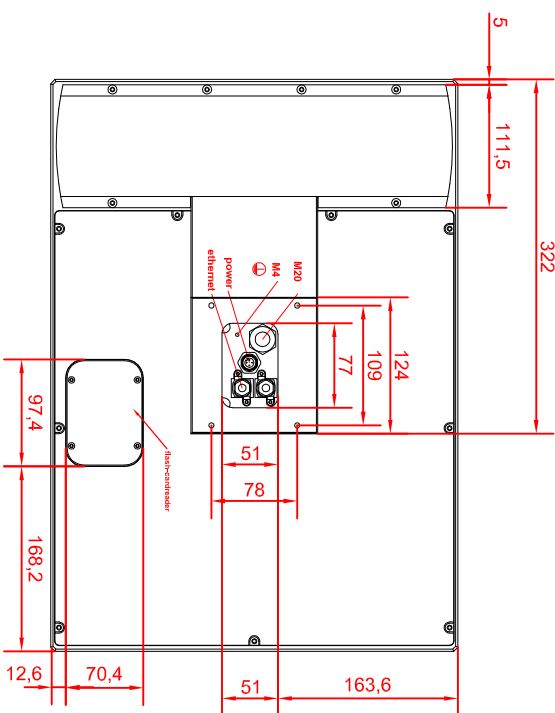

bottom view

front view

left view

rear view

CF7831-0000-E718
arm adapter for
Rolec - Tara - suspension adaption
146.025.019

main dimensions and
fixing points
dimensions in mm