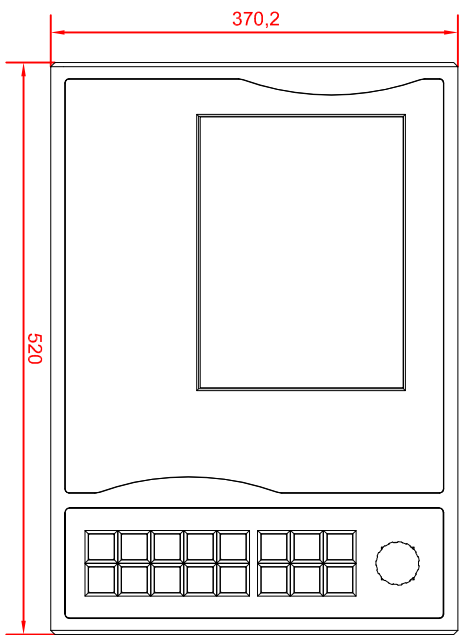

bottom view

front view

left view

rear view

CF7831-0000-E718
arm adapter for
Rolec - Tara - suspension adaption
146.025.019

main dimensions and
fixing points
dimensions in mm