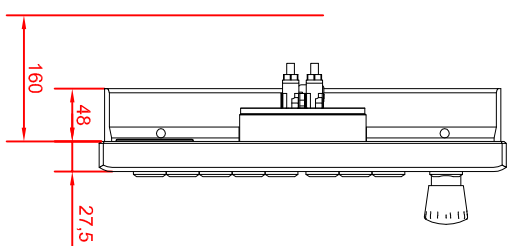

bottom view

front view

left view

rear view

CF7831-0000-E718
arm adapter for
Rolec - Tara - suspension adaption
146.025.019

main dimensions and
fixing points
dimensions in mm