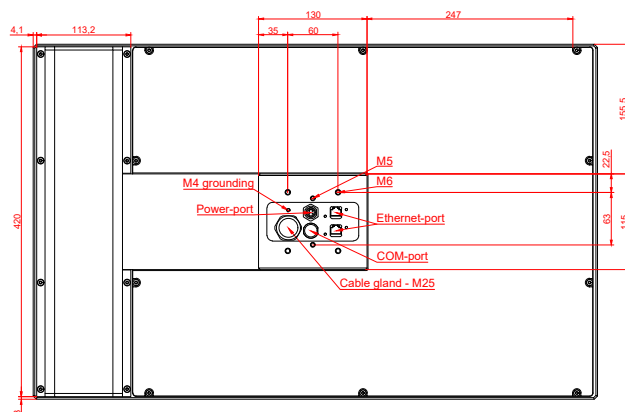

CP7723-0000, CP7723-0001
with
C9900-E898
C9900-M405

connection-console (by customer)
Rittal CP6206.490
Rittal CP6508.020

main dimensions and fixing points

front view

side view

rear view

mounting arm adapter from top

rear view

mounting arm adapter from bottom