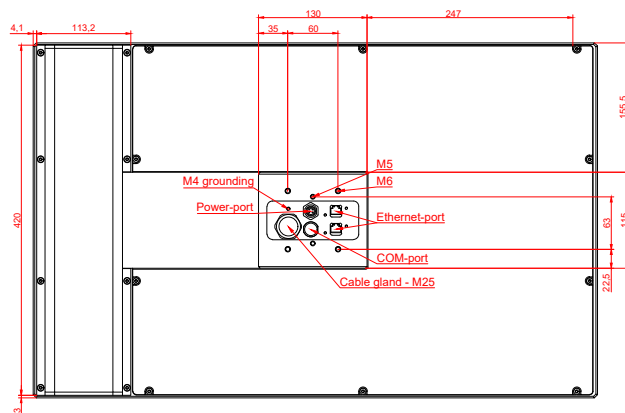

CP7723-0000, CP7723-0001
with
C9900-E898
C9900-M405

connection-console (by customer)
Rittal CP6206.490
Rittal CP6508.020

main dimensions and fixing points

front view

side view

rear view

mounting arm adapter from top

rear view

mounting arm adapter from bottom