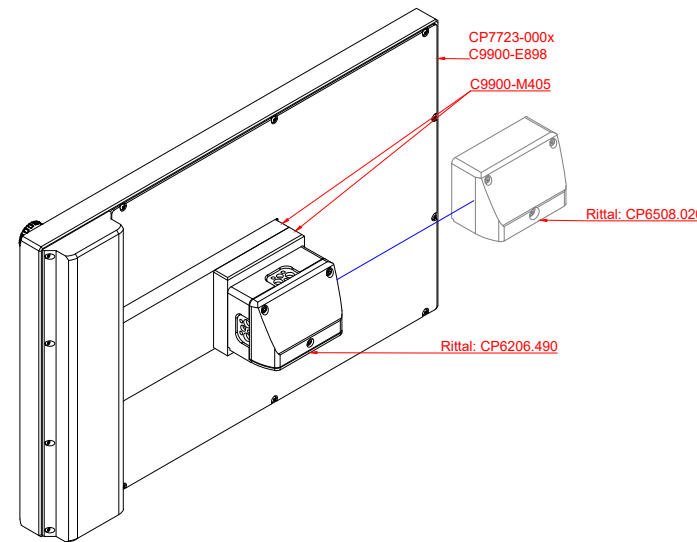

CP7723-0000, CP7723-0001
with
C9900-E898
C9900-M405

connection-console (by customer)
Rittal CP6206.490
Rittal CP6508.020

main dimensions and fixing points

front view

side view

rear view

mounting arm adapter from top

rear view

mounting arm adapter from bottom