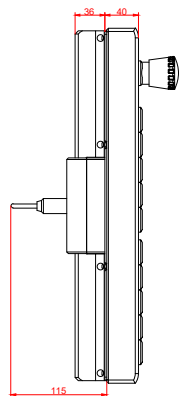

CP7723-0000, CP7723-0001
with
C9900-E898
C9900-M405

connection-console (by customer)
Rittal CP6206.490
Rittal CP6508.020

main dimensions and fixing points

front view

side view

rear view

mounting arm adapter from top

rear view

mounting arm adapter from bottom