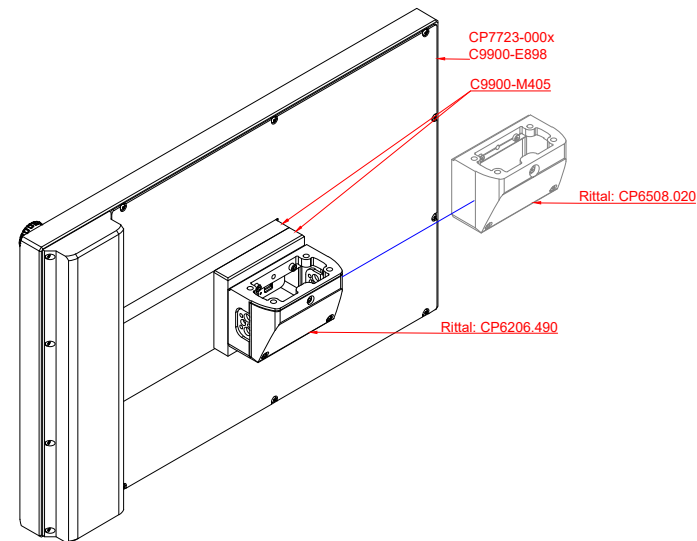

CP7723-0000, CP7723-0001
with
C9900-E898
C9900-M405

connection-console (by customer)
Rittal CP6206.490
Rittal CP6508.020

main dimensions and fixing points

front view

side view

rear view

mounting arm adapter from top

rear view

mounting arm adapter from bottom