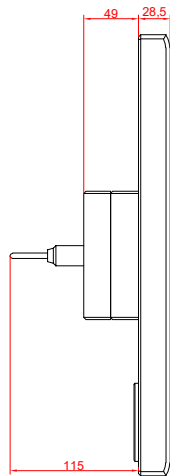

front view

side view

rear view

CP7712-0000
with
C9900-M435

connection-console
Rittal CP6206.490
Rittal CP6508.020

main dimensions and
fixing points

front view

side view

rear view