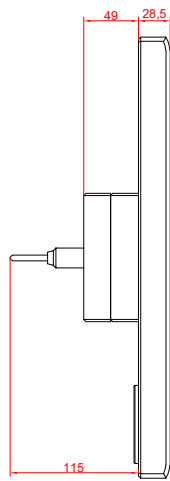

front view

side view

rear view

CP7712-0000
with
C9900-M435

connection-console
Rittal CP6206.490
Rittal CP6508.020

main dimensions and
fixing points

front view

side view

rear view