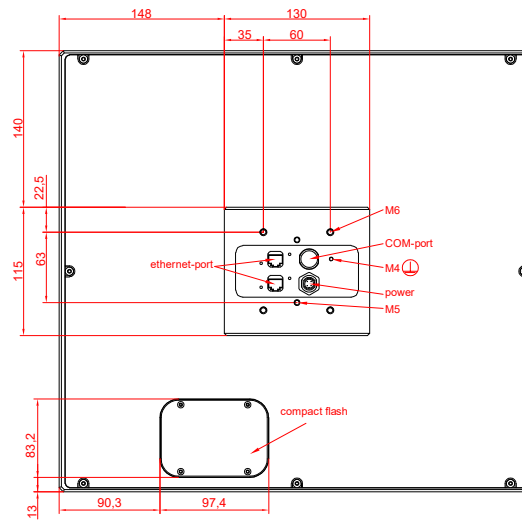

front view

side view

rear view

CP7712-0000
with
C9900-M435

connection-console
Rittal CP6206.490
Rittal CP6508.020

main dimensions and
fixing points

front view

side view

rear view