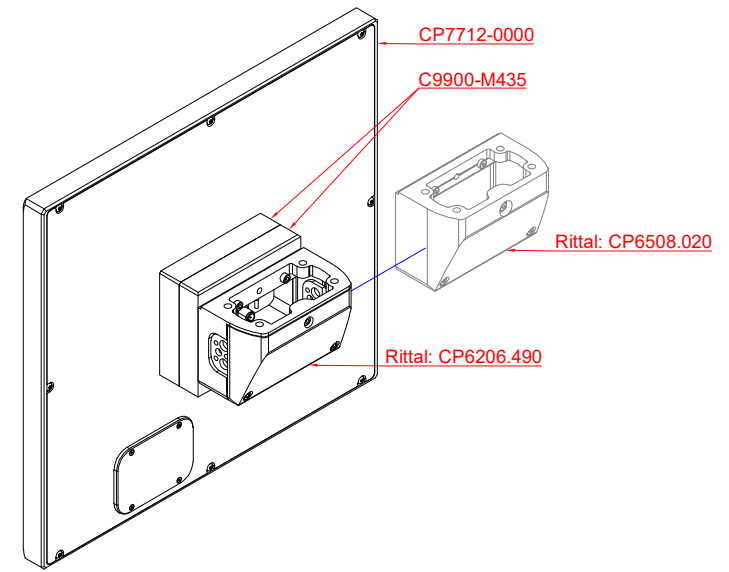

front view

side view

rear view

CP7712-0000
with
C9900-M435

connection-console
Rittal CP6206.490
Rittal CP6508.020

main dimensions and
fixing points

front view

side view

rear view