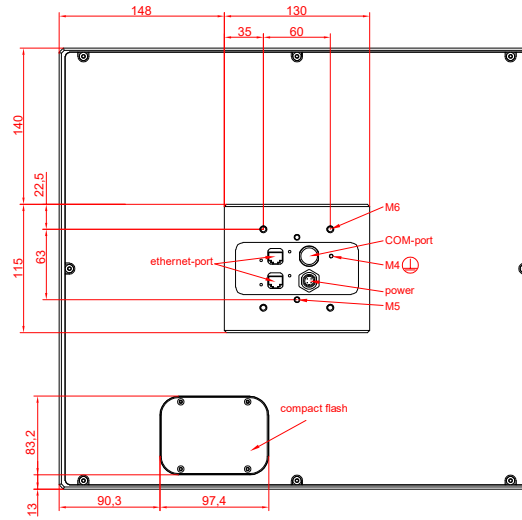

front view

side view

rear view

CP7712-0000
with
C9900-M435

connection-console
Rittal CP6206.490
Rittal CP6508.020

main dimensions and
fixing points

front view

side view

rear view