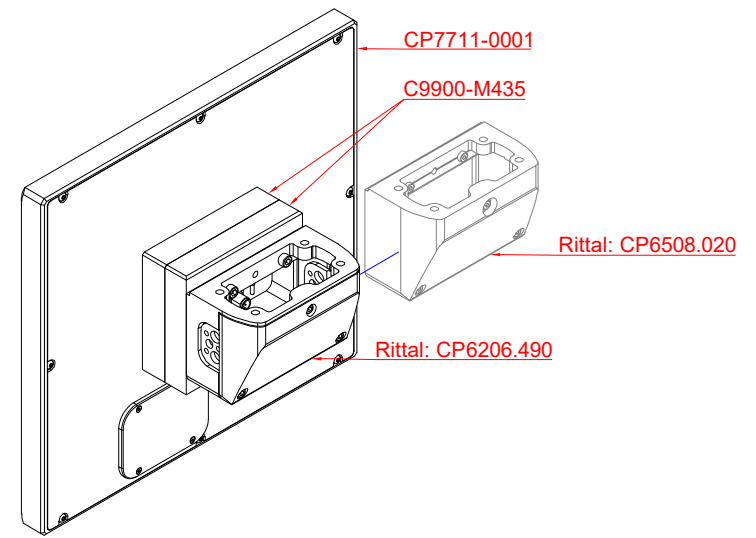

front view

side view

rear view

CP7711-0001
with
C9900-M435

connection-console
Rittal CP6206.490
Rittal CP6508.020

main dimensions and
fixing points

front view

side view

rear view