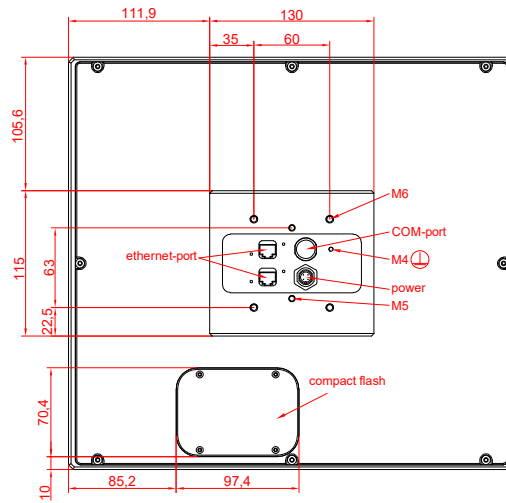

front view

side view

rear view

CP7711-0001
with
C9900-M435

connection-console
Rittal CP6206.490
Rittal CP6508.020

main dimensions and
fixing points

front view

side view

rear view