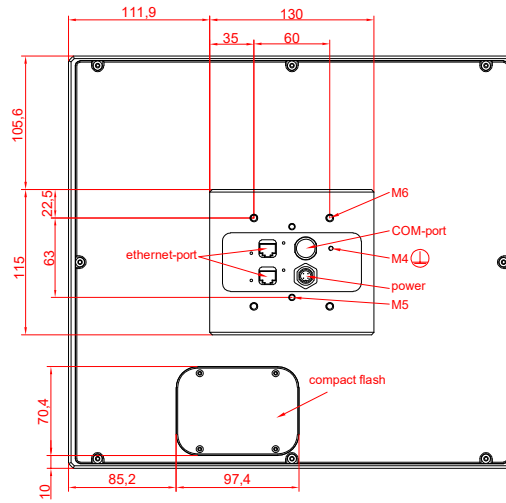

front view

side view

rear view

CP7711-0001
with
C9900-M435

connection-console
Rittal CP6206.490
Rittal CP6508.020

main dimensions and
fixing points

front view

side view

rear view