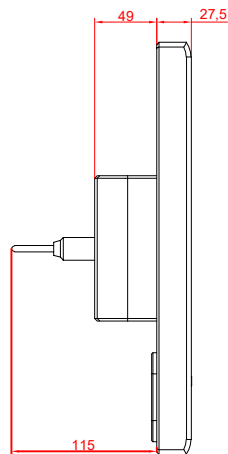

front view

side view

rear view

CP7711-0001
with
C9900-M435

connection-console
Rittal CP6206.490
Rittal CP6508.020

main dimensions and
fixing points

front view

side view

rear view