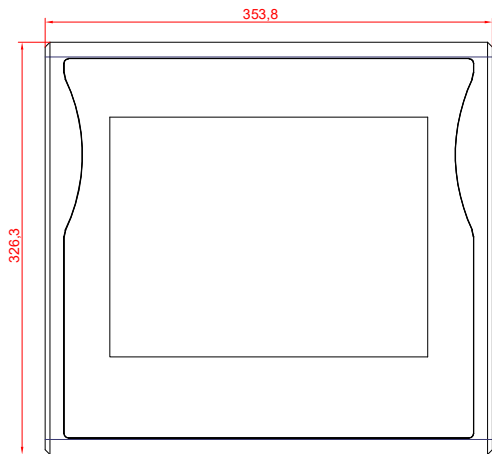

front view

side view

rear view

CP7711-0001
with
C9900-M435

connection-console
Rittal CP6206.490
Rittal CP6508.020

main dimensions and
fixing points

front view

side view

rear view