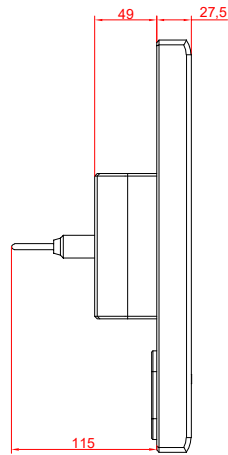

front view

side view

rear view

CP7711-0001
with
C9900-M435

connection-console
Rittal CP6206.490
Rittal CP6508.020

main dimensions and
fixing points

front view

side view

rear view