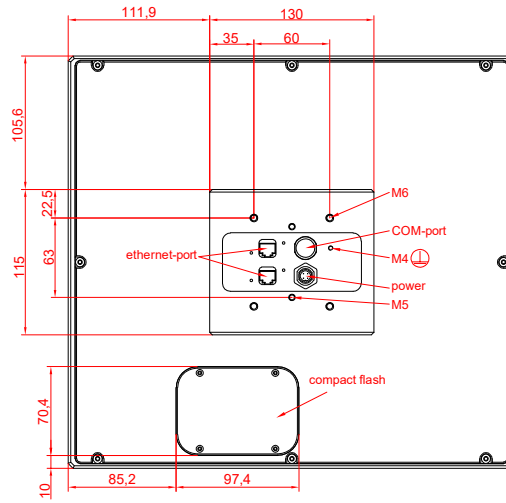

front view

side view

rear view

CP7711-0000  
with  
C9900-M435

connection-console  
Rittal CP6206.490  
Rittal CP6508.020

main dimensions and  
fixing points

front view

side view

rear view