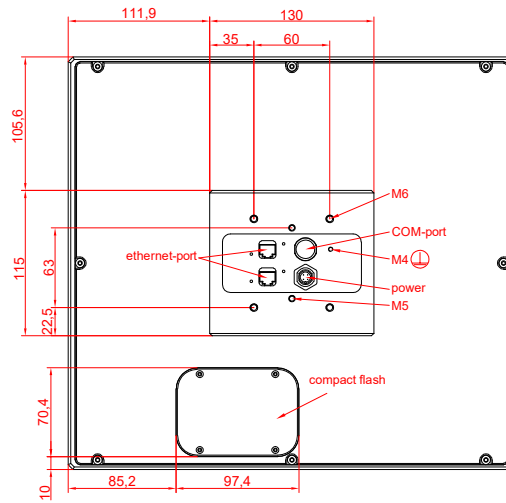

front view

side view

rear view

CP7711-0000  
with  
C9900-M435

connection-console  
Rittal CP6206.490  
Rittal CP6508.020

main dimensions and  
fixing points

front view

side view

rear view