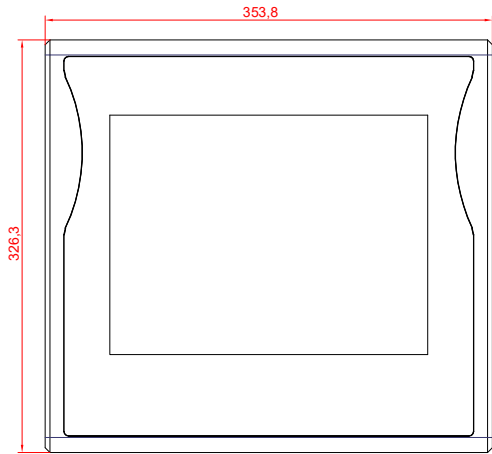

front view

side view

rear view

CP7711-0000  
with  
C9900-M435

connection-console  
Rittal CP6206.490  
Rittal CP6508.020

main dimensions and  
fixing points

front view

side view

rear view