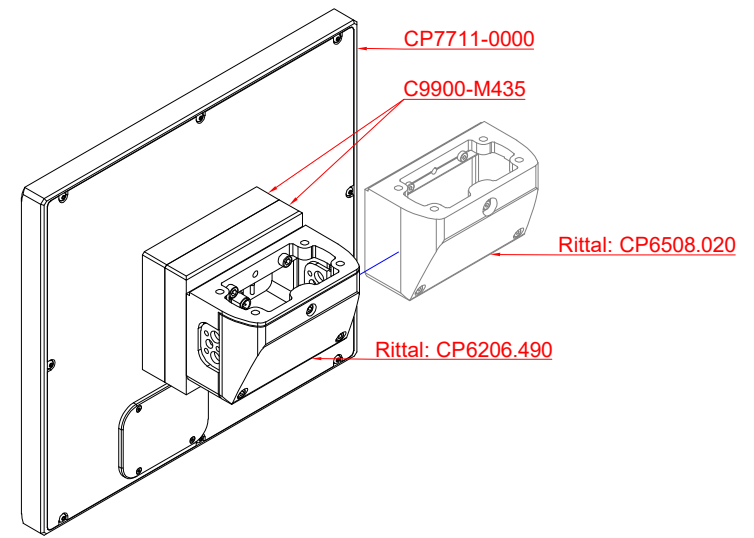

front view

side view

rear view

CP7711-0000  
with  
C9900-M435

connection-console  
Rittal CP6206.490  
Rittal CP6508.020

main dimensions and  
fixing points

front view

side view

rear view