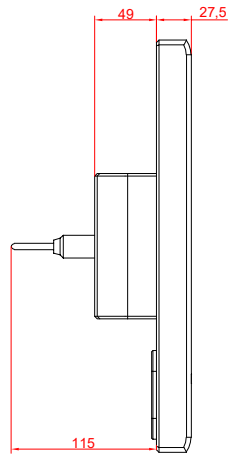

front view

side view

rear view

CP7711-0000  
with  
C9900-M435

connection-console  
Rittal CP6206.490  
Rittal CP6508.020

main dimensions and  
fixing points

front view

side view

rear view