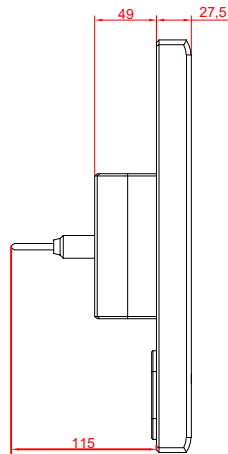

front view

side view

rear view

CP7711-0000  
with  
C9900-M435

connection-console  
Rittal CP6206.490  
Rittal CP6508.020

main dimensions and  
fixing points

front view

side view

rear view