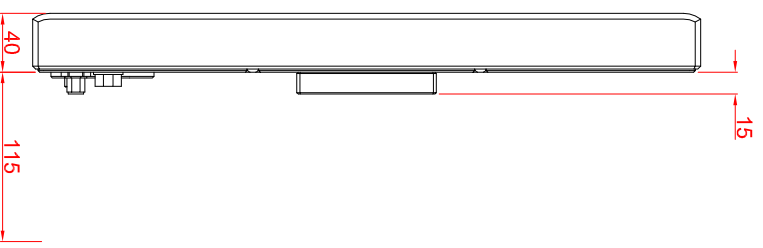

rear view

right view

front view

CP7703-M433

main dimensions and  
fixing points

dimensions in mm