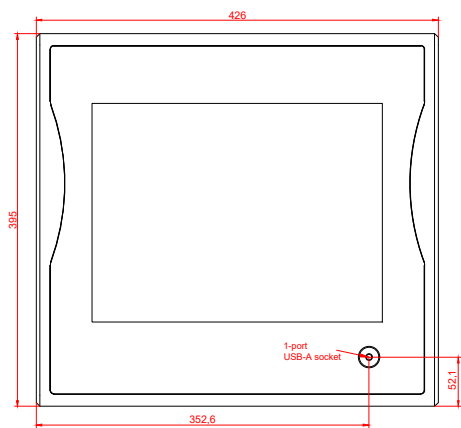

front view

side view

rear view

CP7702-0021
with
C9900-M435

connection-console
Rittal CP6206.490
Rittal CP6508.020

main dimensions and
fixing points

front view

side view

rear view