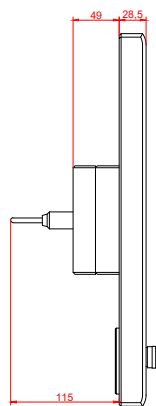

front view

side view

rear view

CP7702-0021
with
C9900-M435

connection-console
Rittal CP6206.490
Rittal CP6508.020

main dimensions and
fixing points

front view

side view

rear view