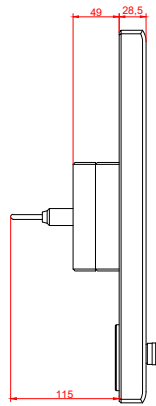

front view

side view

rear view

CP7702-0021
with
C9900-M435

connection-console
Rittal CP6206.490
Rittal CP6508.020

main dimensions and
fixing points

front view

side view

rear view