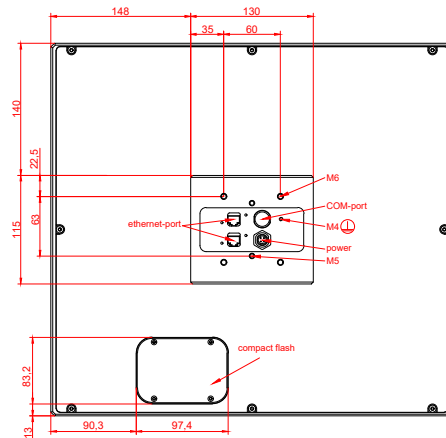

front view

side view

rear view

CP7702-0021
with
C9900-M435

connection-console
Rittal CP6206.490
Rittal CP6508.020

main dimensions and
fixing points

front view

side view

rear view