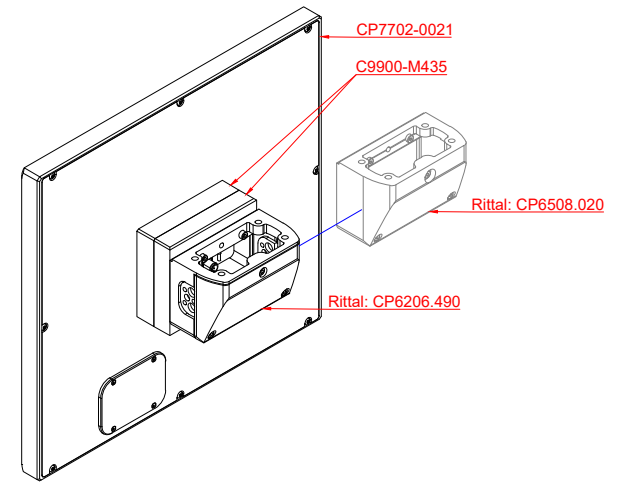

front view

side view

rear view

CP7702-0021
with
C9900-M435

connection-console
Rittal CP6206.490
Rittal CP6508.020

main dimensions and
fixing points

front view

side view

rear view