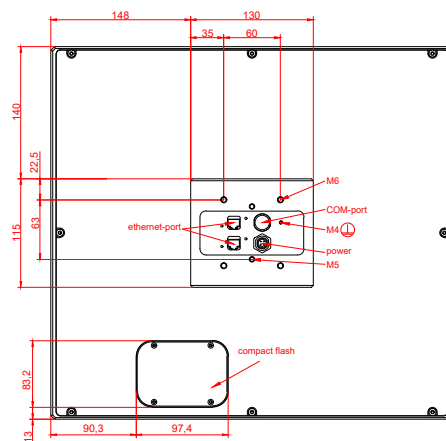

front view

side view

rear view

CP7702-0021
with
C9900-M435

connection-console
Rittal CP6206.490
Rittal CP6508.020

main dimensions and
fixing points

front view

side view

rear view