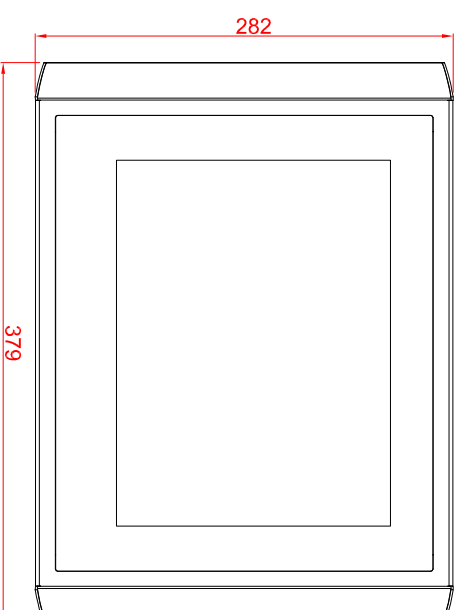

CP7701-1400

main dimensions and  
fixing points

dimensions in mm

rear view

right view

front view