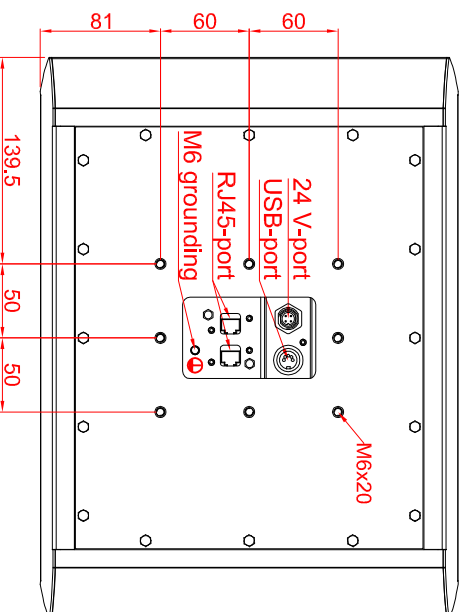

CP7701-1400

main dimensions and  
fixing points

dimensions in mm

rear view

right view

front view