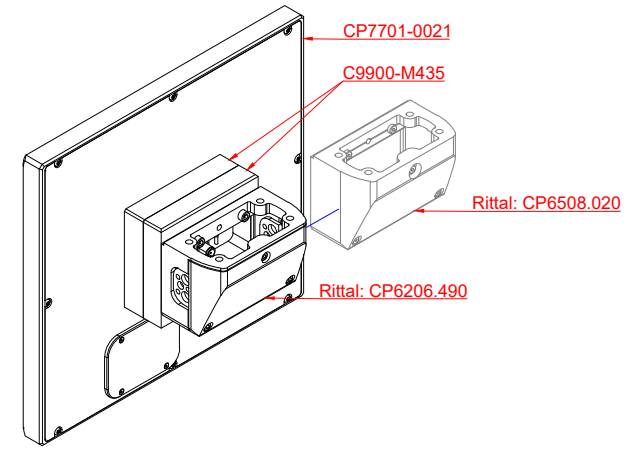

front view

side view

rear view

CP7701-0021
with
C9900-M435

connection-console
Rittal CP6206.490
Rittal CP6508.020

main dimensions and
fixing points

front view

side view

rear view