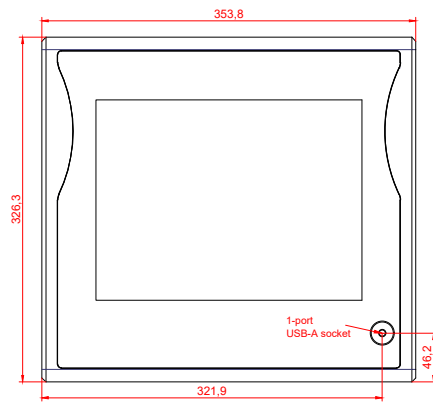

front view

side view

rear view

CP7701-0021
with
C9900-M435

connection-console
Rittal CP6206.490
Rittal CP6508.020

main dimensions and
fixing points

front view

side view

rear view