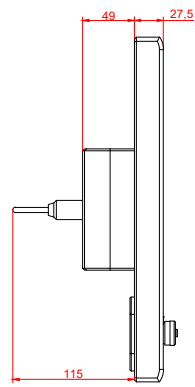

front view

side view

rear view

CP7701-0021
with
C9900-M435

connection-console
Rittal CP6206.490
Rittal CP6508.020

main dimensions and
fixing points

front view

side view

rear view