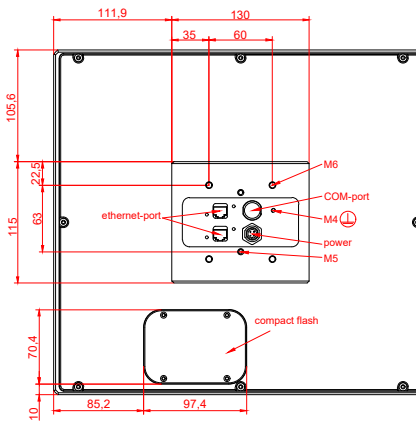

front view

side view

rear view

CP7701-0021
with
C9900-M435

connection-console
Rittal CP6206.490
Rittal CP6508.020

main dimensions and
fixing points

front view

side view

rear view