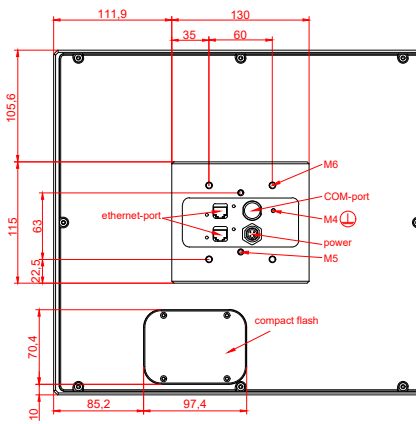

front view

side view

rear view

CP7701-0021
with
C9900-M435

connection-console
Rittal CP6206.490
Rittal CP6508.020

main dimensions and
fixing points

front view

side view

rear view