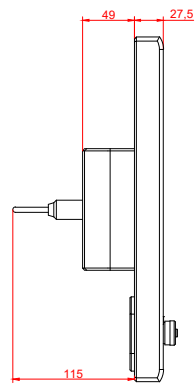

front view

side view

rear view

CP7701-0021
with
C9900-M435

connection-console
Rittal CP6206.490
Rittal CP6508.020

main dimensions and
fixing points

front view

side view

rear view