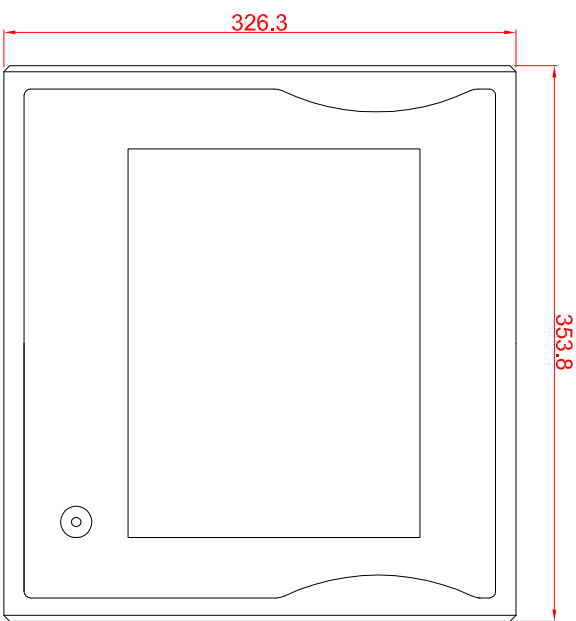

**CP7701-0010
main dimensions and
fixing points**

dimensions in mm

rear view

right view

front view