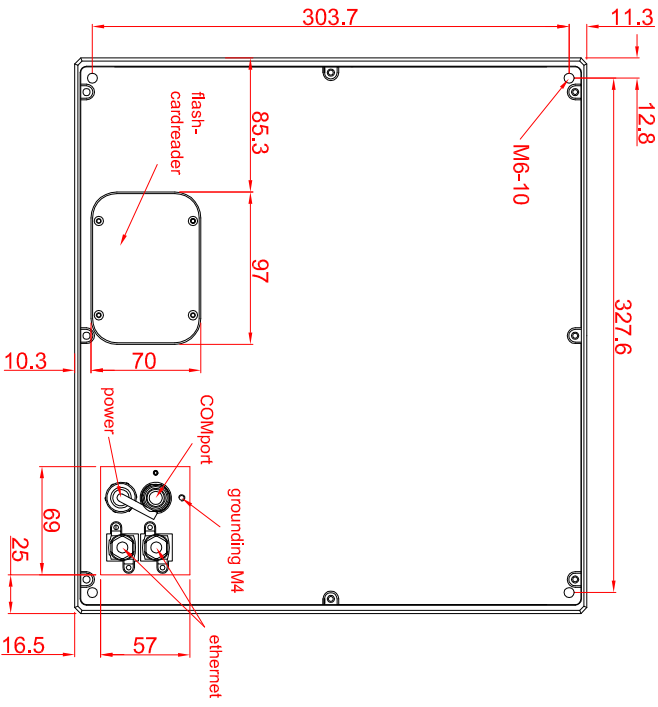

**CP7701-0010
main dimensions and
fixing points**

dimensions in mm

rear view

right view

front view