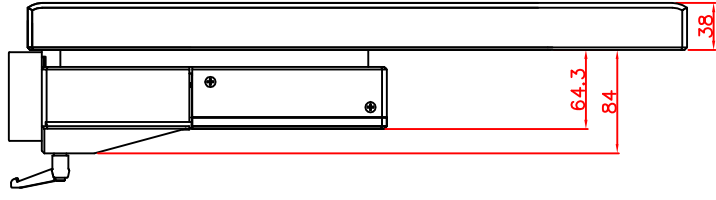

front view

left view

rear view

CP7233-0000
 Ø48 mm fixingtube
 main dimensions and fixing
 points
 dimensions in mm

top view