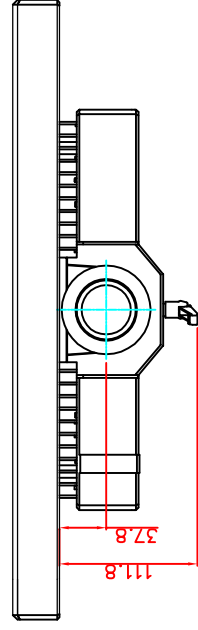

front view

left view

rear view

CP7233-0000
 Ø48 mm fixingtube
 main dimensions and fixing
 points
 dimensions in mm

top view