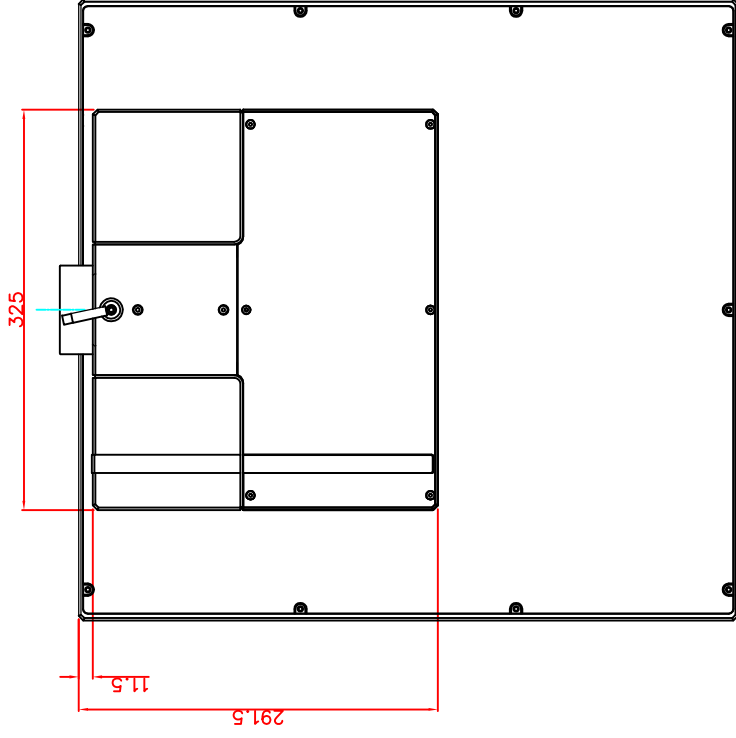

front view

left view

rear view

CP7233-0000
 Ø48 mm fixingtube
 main dimensions and fixing
 points
 dimensions in mm

top view