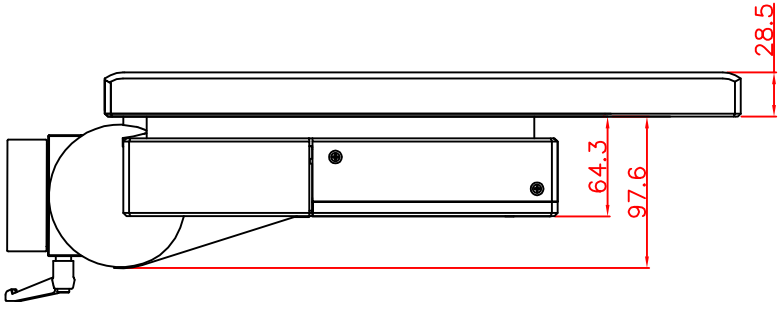

rear view

top view

left view

front view

CP7232-0001-M162-E169

Ø48 mm fixingtube

main dimensions and fixing points

dimensions in mm