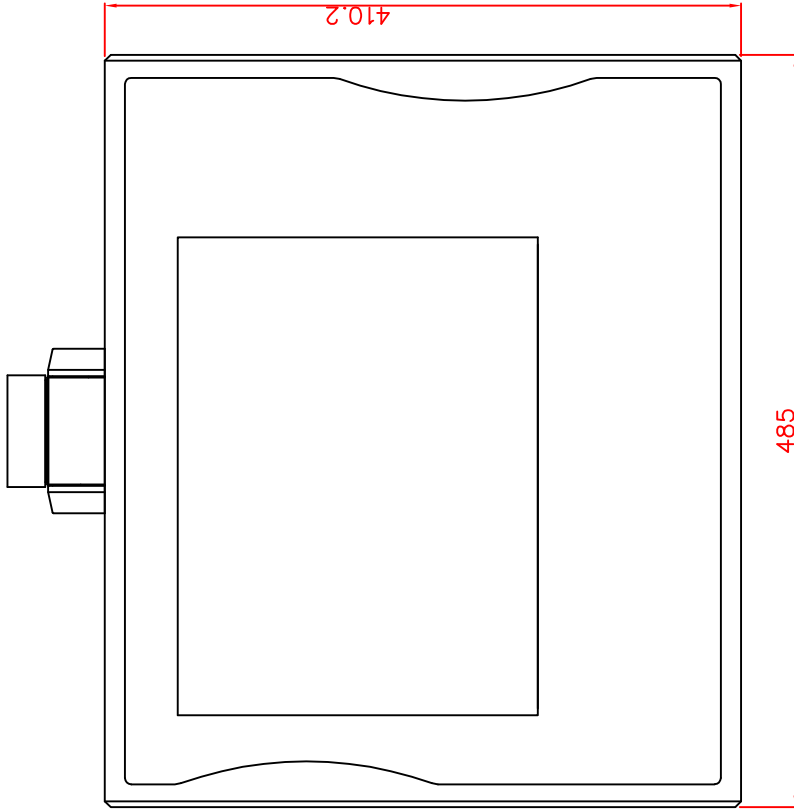

rear view

top view

left view

front view

CP7232-0001-M162-E169

Ø48 mm fixingtube

main dimensions and fixing points

dimensions in mm