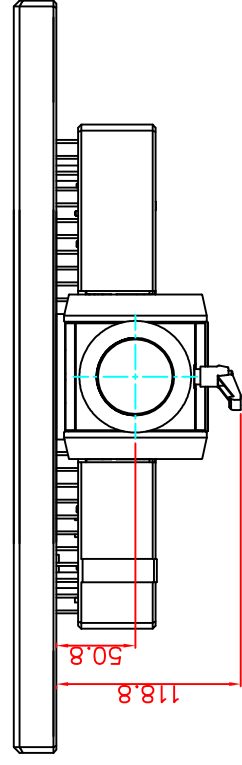

rear view

top view

left view

front view

CP7232-0001-M162-E169

Ø48 mm fixingtube

main dimensions and fixing points

dimensions in mm