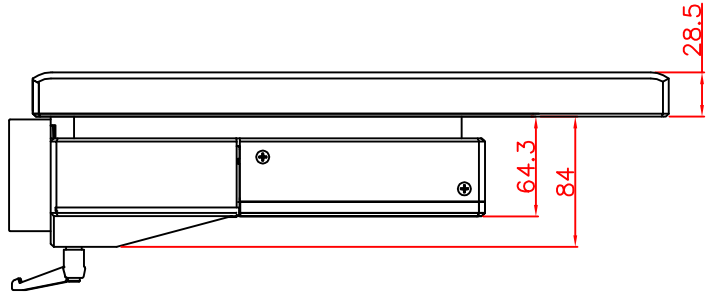

front view

left view

rear view

CP7232-0001-E169

Ø48 mm fixingtube

main dimensions and fixing points

dimensions in mm

top view