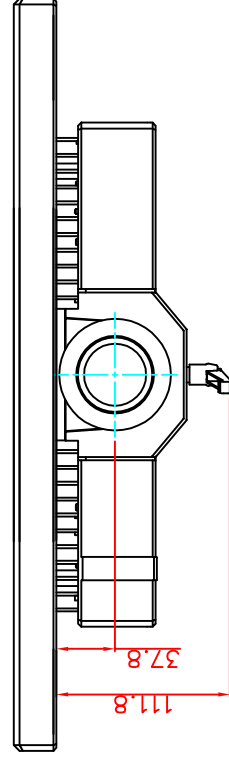

front view

left view

rear view

CP7232-0001-E169

Ø48 mm fixingtube

main dimensions and fixing points

dimensions in mm

top view