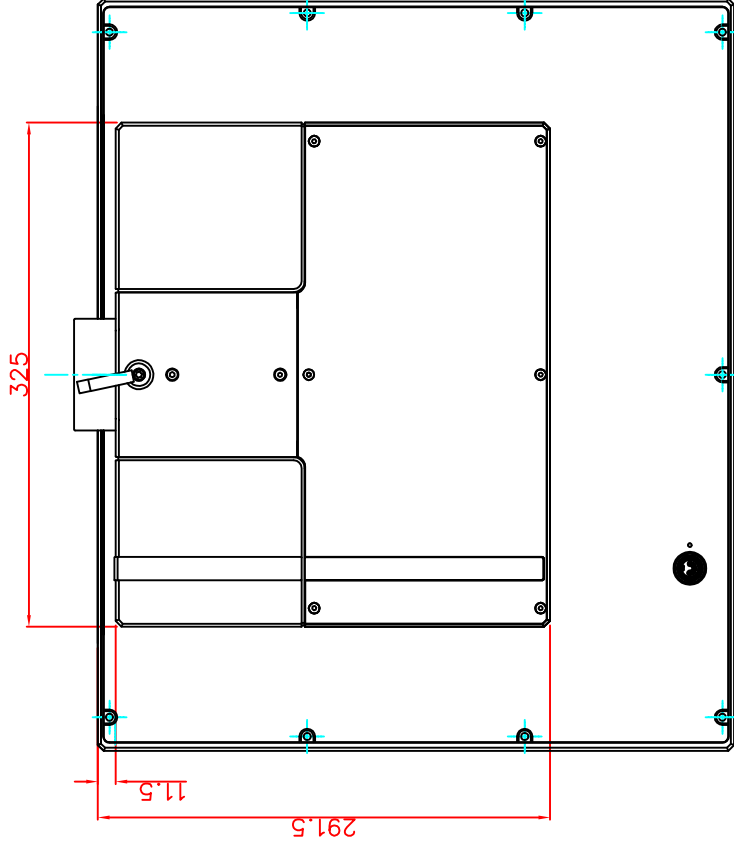

front view

left view

rear view

CP7232-0001-E169

Ø48 mm fixingtube

main dimensions and fixing points

dimensions in mm

top view