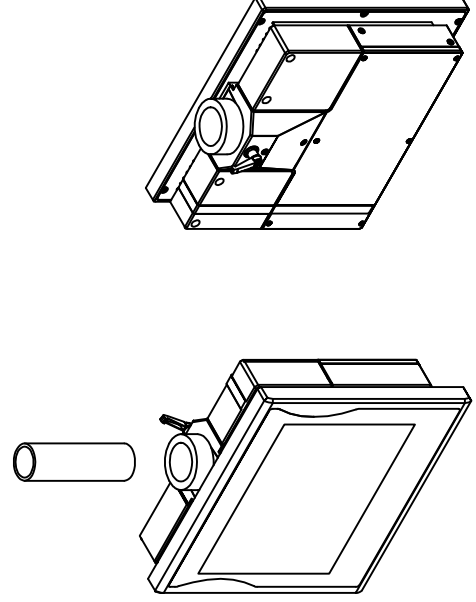

front view

left view

rear view

CP7232-0001-E169

Ø48 mm fixingtube

main dimensions and fixing points

dimensions in mm

top view