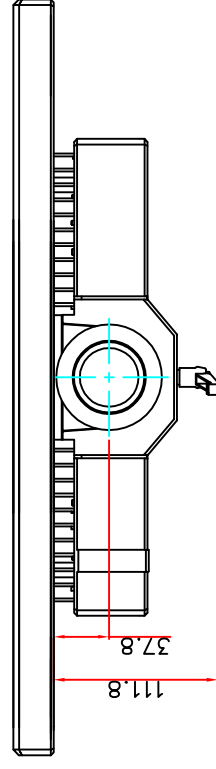

front view

left view

rear view

CP7222-0001

Ø48 mm fixingtube

main dimensions and fixing points

dimensions in mm

top view