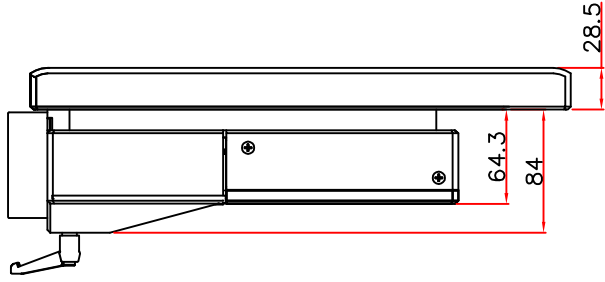

front view

left view

rear view

CP7222-0001

Ø48 mm fixingtube

main dimensions and fixing points

dimensions in mm

top view