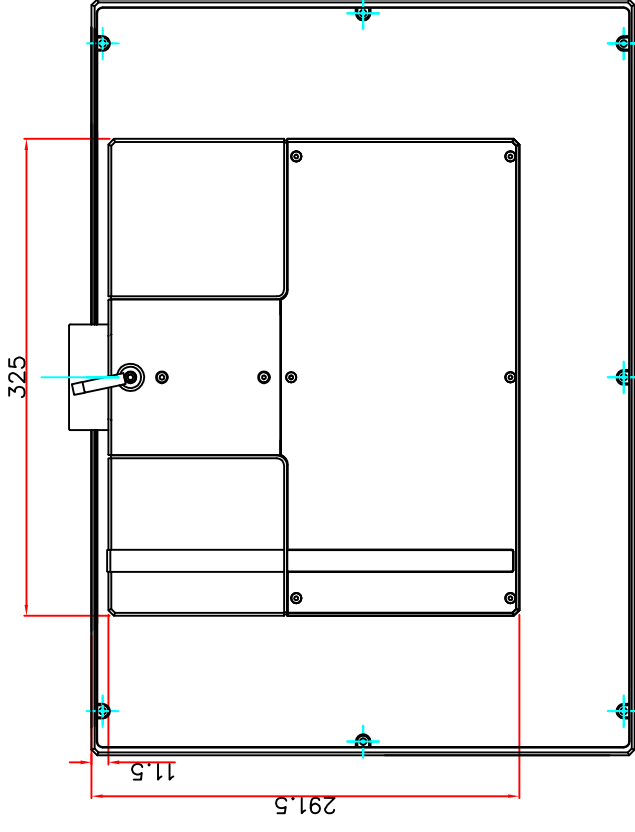

front view

left view

rear view

CP7222-0001

Ø48 mm fixingtube

main dimensions and fixing points

dimensions in mm

top view