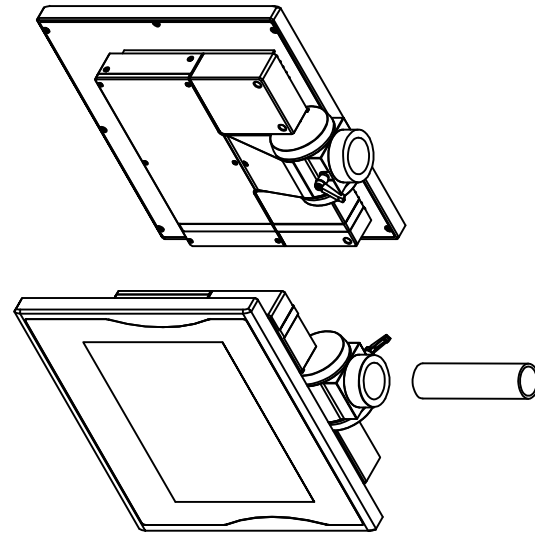

front view

left view

rear view

CP7222-0001-M163

Ø48 mm fixingtube

main dimensions and fixing points

dimensions in mm

bottom view