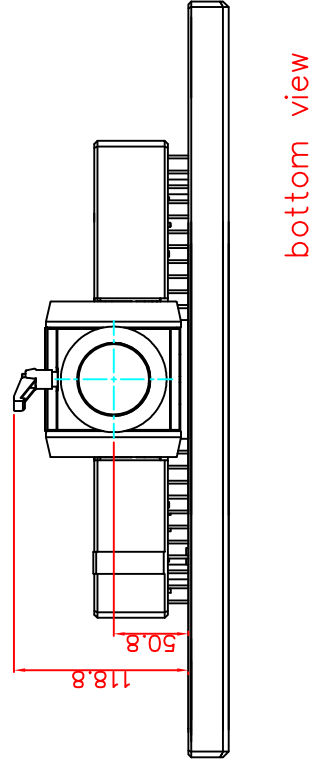

front view

left view

rear view

CP7222-0001-M163

Ø48 mm fixingtube

main dimensions and fixing points

dimensions in mm

bottom view