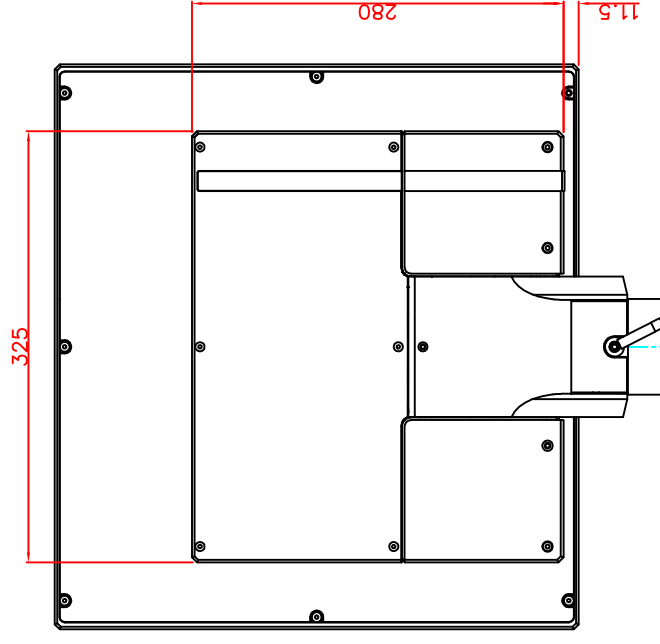

CP7212-0000-M163

Ø48 mm fixingtube

main dimensions and fixing
points

dimensions in mm

bottom view

front view

left view

rear view