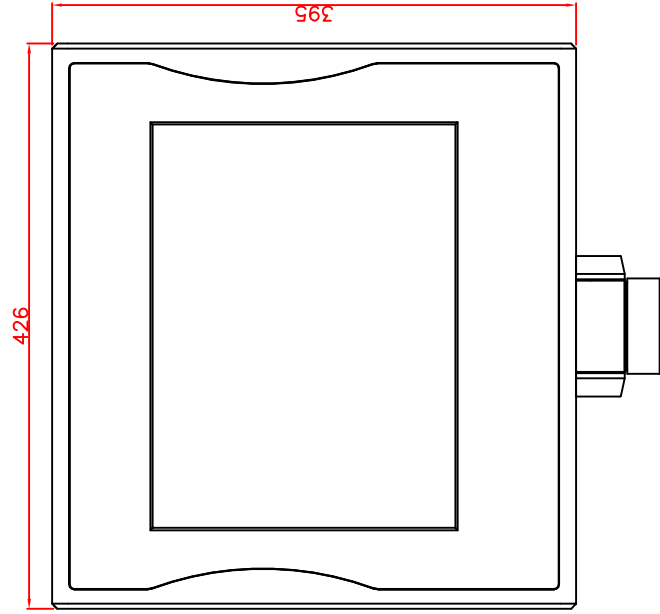

CP7212-0000-M163

Ø48 mm fixingtube

main dimensions and fixing
points

dimensions in mm

bottom view

front view

left view

rear view