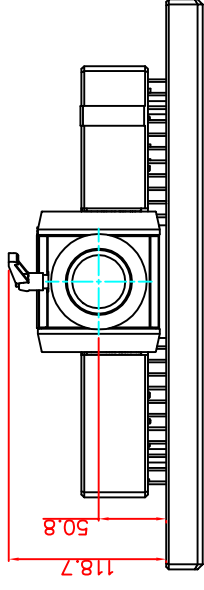

CP7212-0000-M163

Ø48 mm fixingtube

main dimensions and fixing
points

dimensions in mm

bottom view

front view

left view

rear view