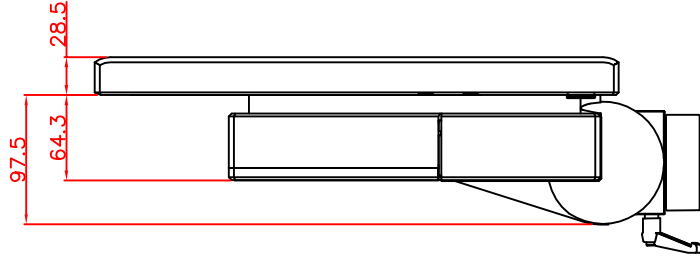

CP7212-0000-M163

Ø48 mm fixingtube

main dimensions and fixing
points

dimensions in mm

bottom view

front view

left view

rear view