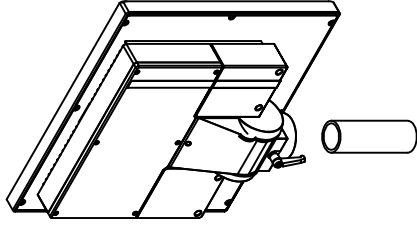

CP7212-0000-M163

Ø48 mm fixingtube

main dimensions and fixing
points

dimensions in mm

bottom view

front view

left view

rear view