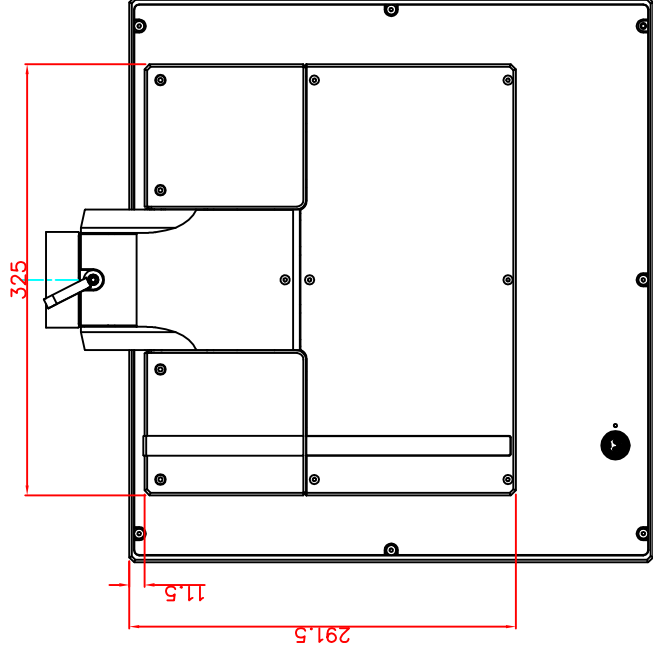

front view

CP7212-0000-M162-E169

Ø48 mm fixingtube

main dimensions and fixing points

dimensions in mm

left view

rear view

top view