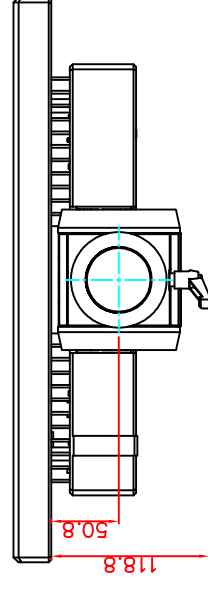

front view

CP7212-0000-M162-E169

Ø48 mm fixingtube

main dimensions and fixing points

dimensions in mm

left view

rear view

top view