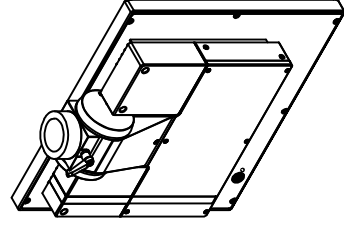

front view

CP7212-0000-M162-E169

Ø48 mm fixingtube

main dimensions and fixing points

dimensions in mm

left view

rear view

top view