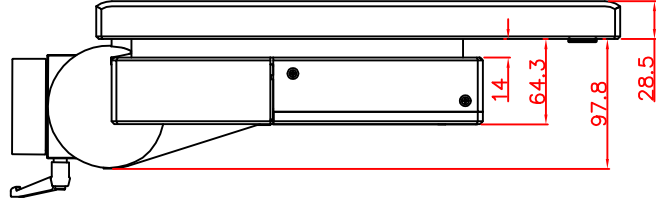

front view

CP7212-0000-M162-E169

Ø48 mm fixingtube

main dimensions and fixing points

dimensions in mm

left view

rear view

top view