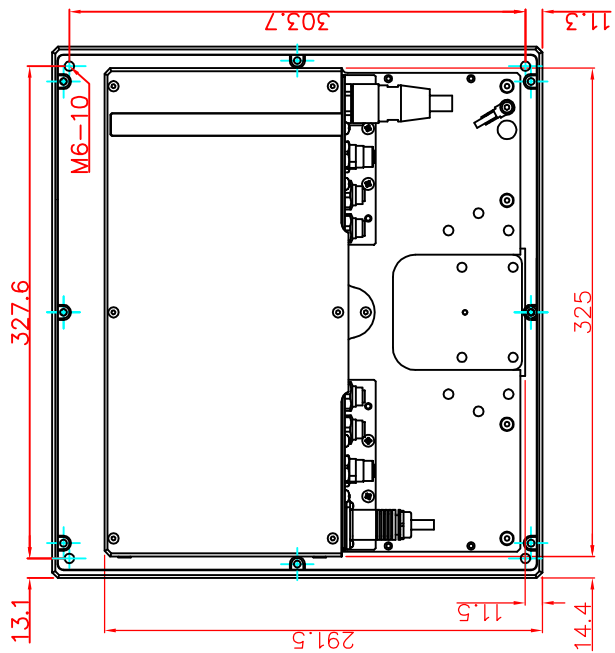

CP7201-0011-M164

main dimensions and fixing points

dimensions in mm

bottom view

rear view

dimensions in mm

right view