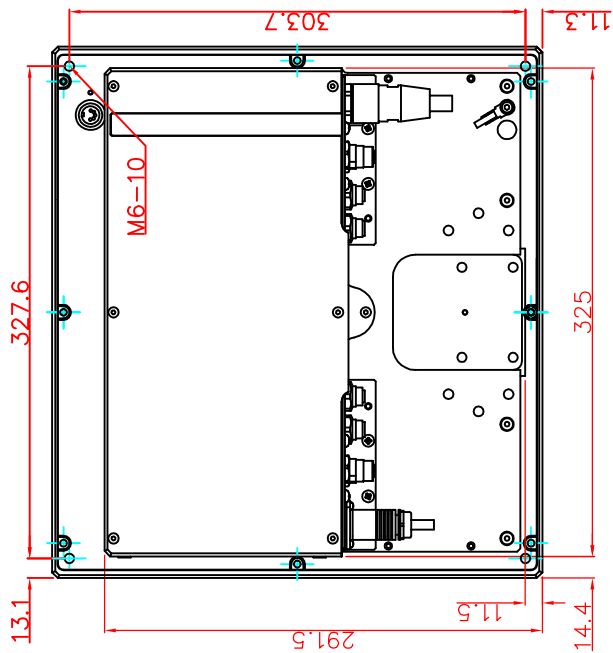

CP7201-0011-M164-E169

main dimensions and fixing points

dimensions in mm

bottom view

rear view

dimensions in mm

right view