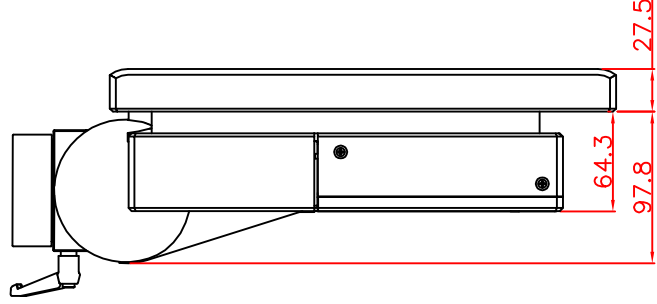

front view

left view

rear view

CP7201-0011-M162-E169

Ø48 mm fixingtube

main dimensions and fixing points

dimensions in mm

top view