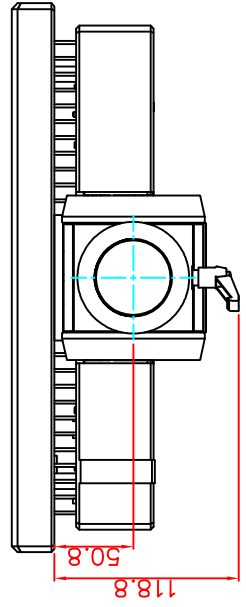

front view

left view

rear view

CP7201-0011-M162-E169

Ø48 mm fixingtube

main dimensions and fixing points

dimensions in mm

top view