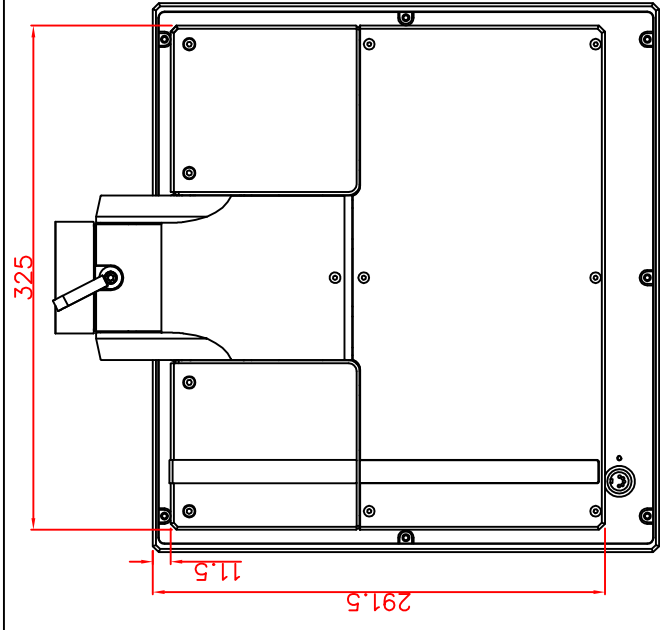

front view

left view

rear view

CP7201-0011-M162-E169

Ø48 mm fixingtube

main dimensions and fixing points

dimensions in mm

top view