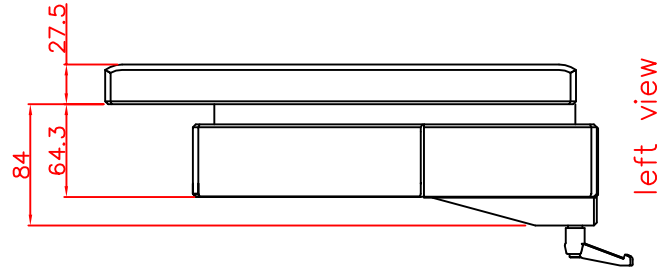

CP7201-0001-M161-E169

Ø48 mm fixingtube

main dimensions and fixing points

dimensions in mm

bottom view