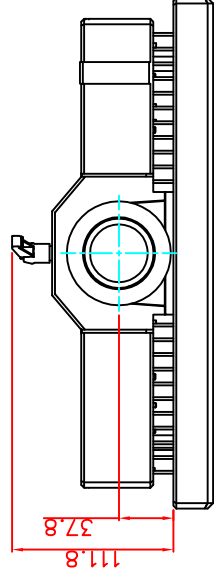

CP7201-0001-M161-E169

Ø48 mm fixingtube

main dimensions and fixing points

dimensions in mm

bottom view