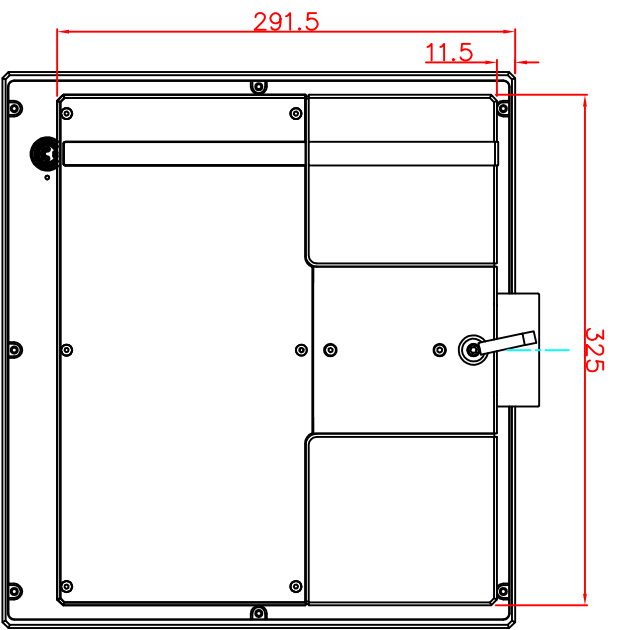

front view

left view

rear view

CP7201-0000-E169
Ø48 mm fixingtube
main dimensions and fixing
points
dimensions in mm

top view