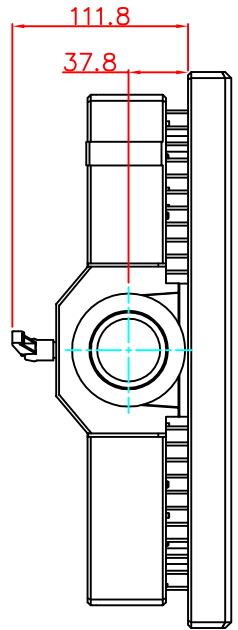

front view

left view

rear view

CP7201-0000-E169
Ø48 mm fixingtube
main dimensions and fixing
points
dimensions in mm

top view