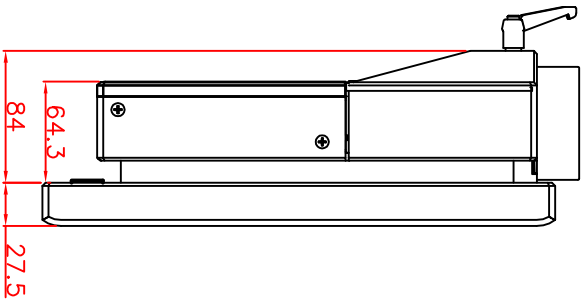

front view

left view

rear view

CP7201-0000-E169
Ø48 mm fixingtube
main dimensions and fixing
points
dimensions in mm

top view