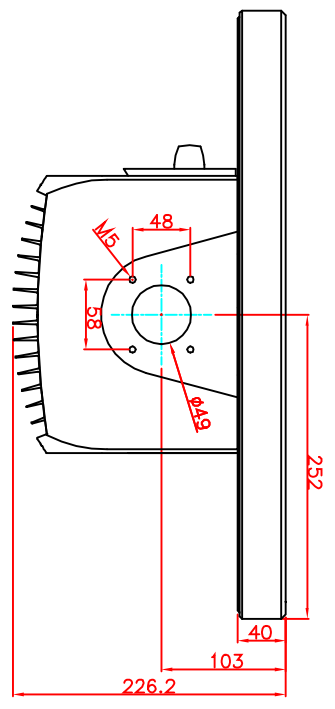

CP7103-0011-M154
mounting arm adapter
for Roloc Tara-48-60
146.025.016

main dimensions and fixing
points
dimensions in mm

bottom view

front view

right view

rear view