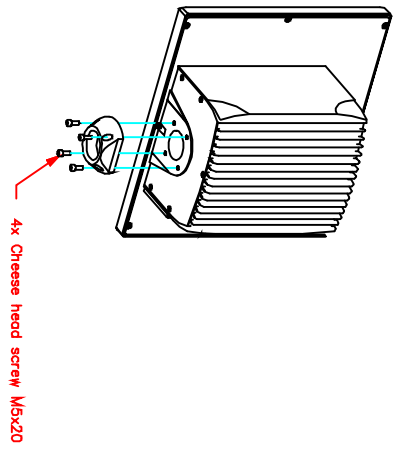

CP7103-0011-M154
mounting arm adapter
for Roloc Tara-48-60
146.025.016

main dimensions and fixing
points
dimensions in mm

bottom view

front view

right view

rear view