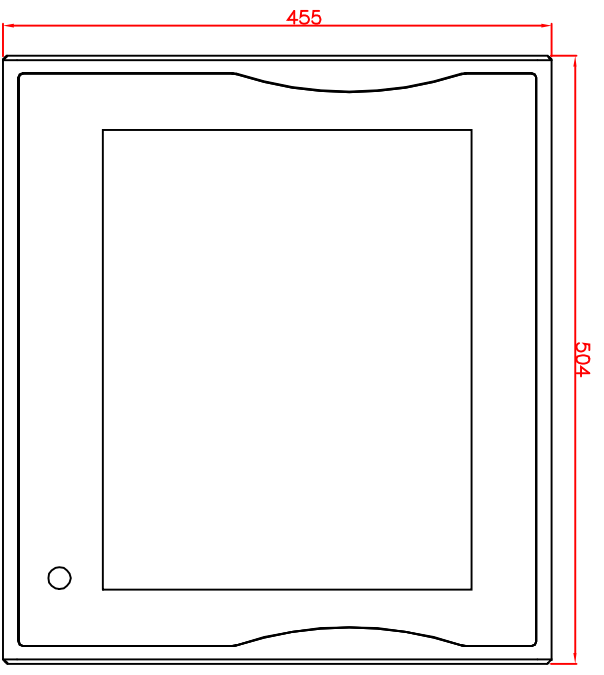

CP7103-0011-M154
mounting arm adapter
for Roloc Tara-48-60
146.025.016

main dimensions and fixing
points
dimensions in mm

bottom view

front view

right view

rear view