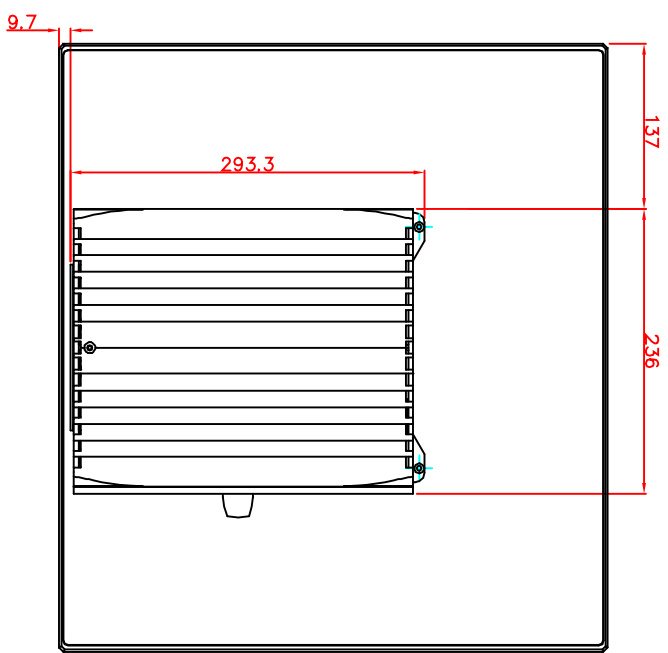

CP7103-0011-M154
mounting arm adapter
for Roloc Tara-48-60
146.025.016

main dimensions and fixing
points
dimensions in mm

bottom view

front view

right view

rear view