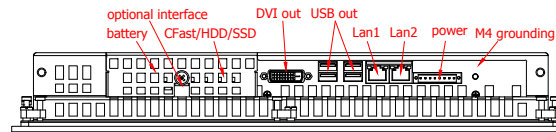

CP6731-0001-0040

main dimensions and
fixing points

dimensions in mm

bottom view

cut out dimensions: 366mm x 398mm

rear view

rear view

left view