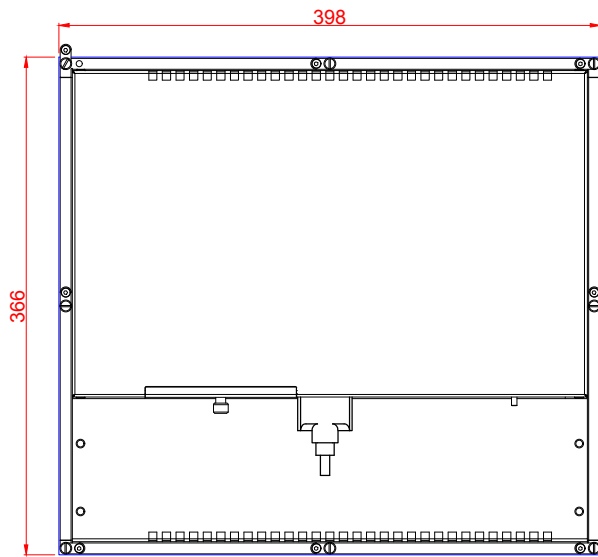

CP6731-0001-0040

main dimensions and
fixing points

dimensions in mm

bottom view

cut out dimensions: 366mm x 398mm

rear view

rear view

left view

front view