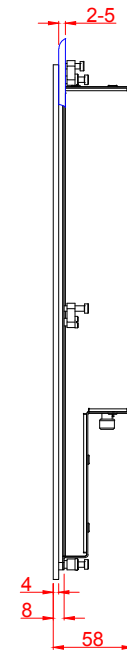

CP6731-0001-0040

main dimensions and
fixing points

dimensions in mm

bottom view

cut out dimensions: 366mm x 398mm

rear view

rear view

left view

front view