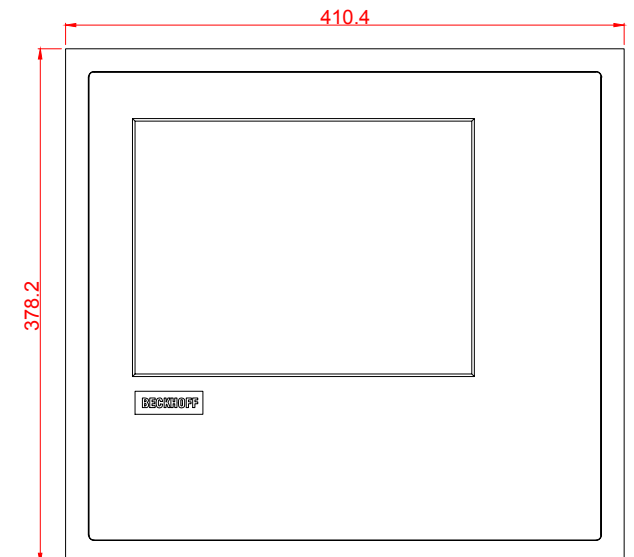

CP6731-0001-0040

main dimensions and
fixing points

dimensions in mm

bottom view

cut out dimensions: 366mm x 398mm

rear view

rear view

left view

front view