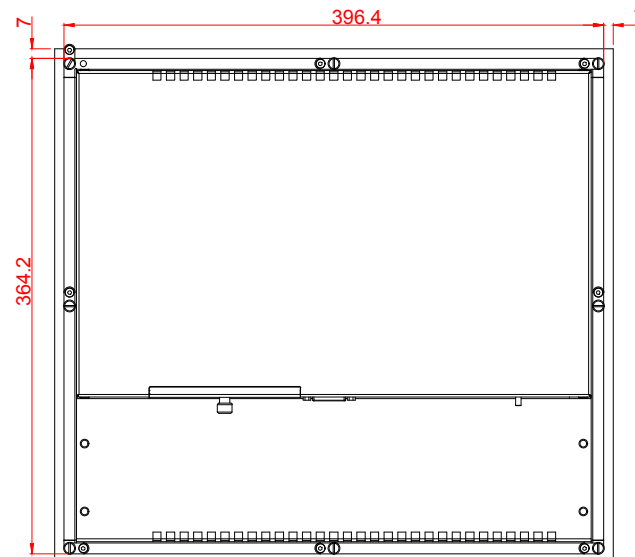

CP6731-0001-0040

main dimensions and
fixing points

dimensions in mm

bottom view

cut out dimensions: 366mm x 398mm

rear view

rear view

left view

front view