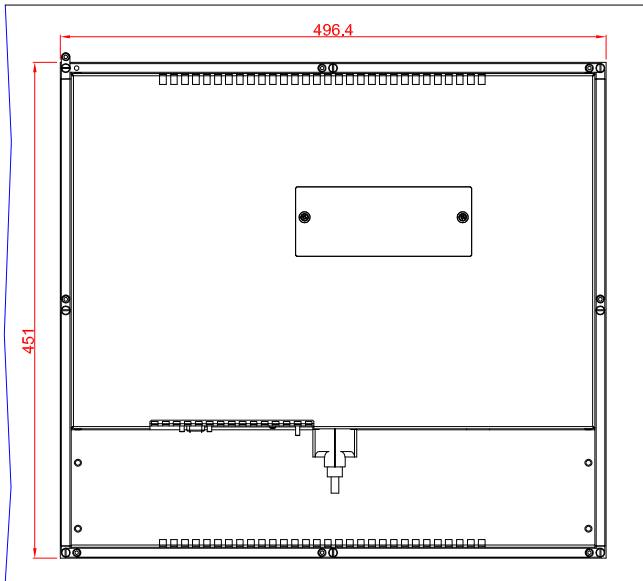

CP6613
 main dimensions and
 fixing points
 dimensions in mm

bottom view

rear view
 with
 install measure

rear view

side view

front view