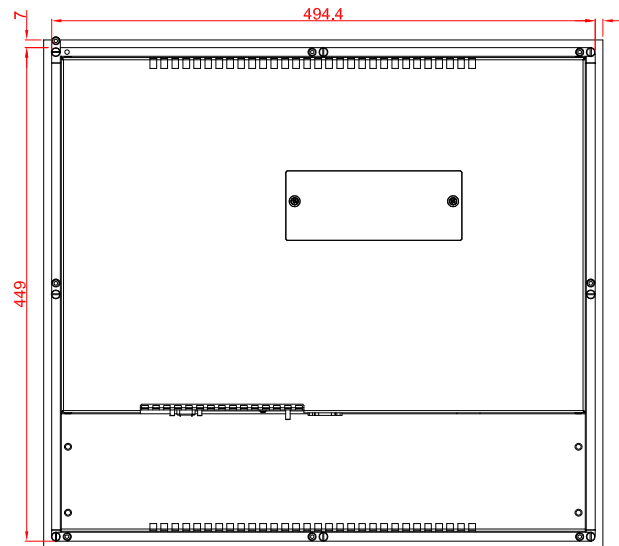

CP6613
 main dimensions and
 fixing points
 dimensions in mm

bottom view

rear view
 with
 install measure

rear view

side view

front view