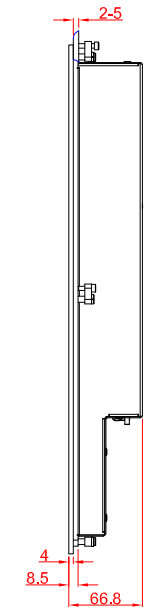

CP6613
 main dimensions and
 fixing points
 dimensions in mm

bottom view

rear view
 with
 install measure

rear view

side view

front view