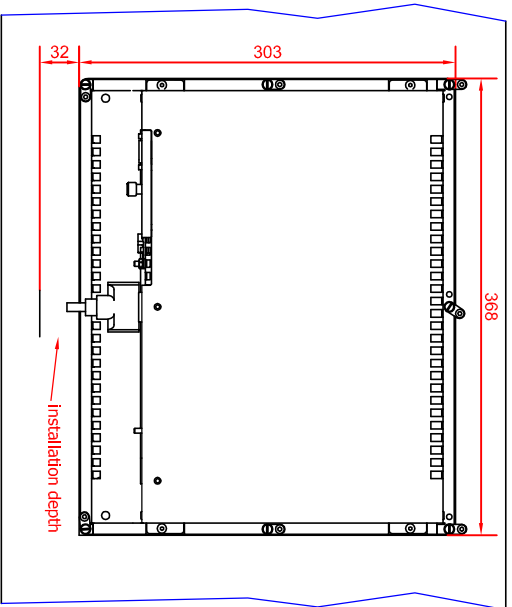

bottom view

CP6602-0011
main dimensions

rear view
with
install
measure

rear view

dimensions in mm

right view

front view