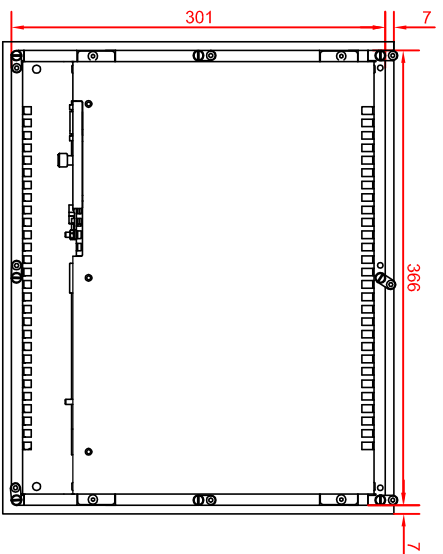

bottom view

CP6602-0011
main dimensions

rear view
with
install
measure

rear view

dimensions in mm

right view

front view