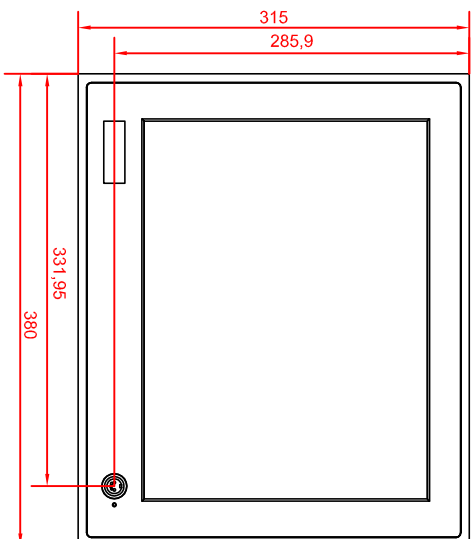

bottom view

CP6602-0011
main dimensions

rear view
with
install
measure

rear view

dimensions in mm

right view

front view