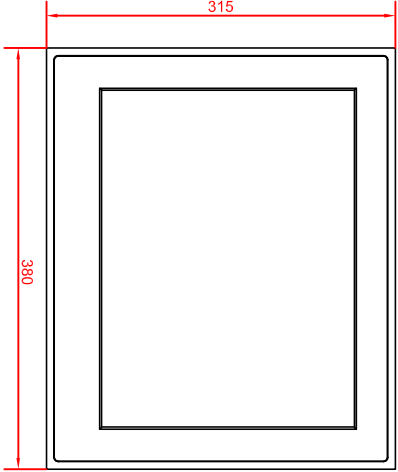

bottom view

rear view
 with
 install measure

rear view

right view

CP6602-0001
 main dimensions
 dimensions in mm

front view