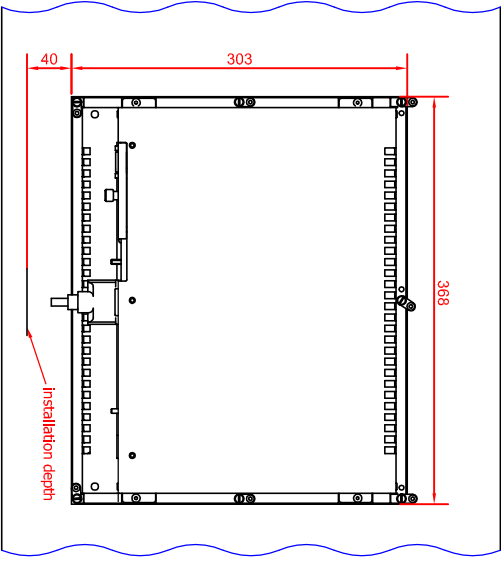

bottom view

rear view
 with
 install measure

rear view

right view

CP6602-0001
 main dimensions
 dimensions in mm

front view