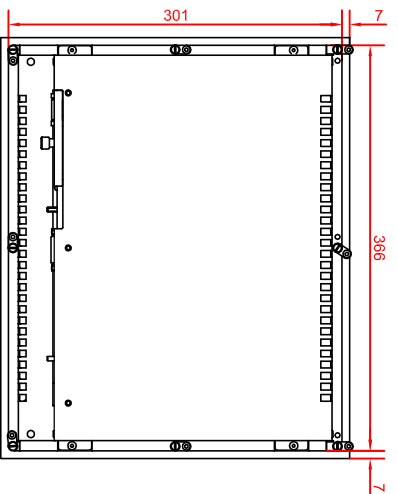

bottom view

rear view
 with
 install measure

rear view

right view

CP6602-0001
 main dimensions
 dimensions in mm

front view