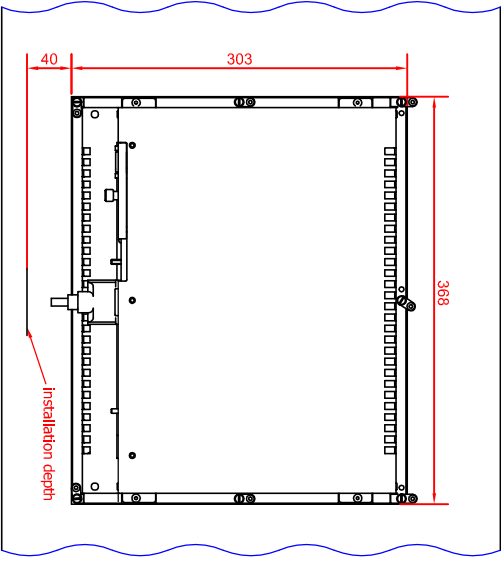

bottom view

rear view
 with
 install measure

rear view

right view

CP6602-0000
 main dimensions
 dimensions in mm

front view