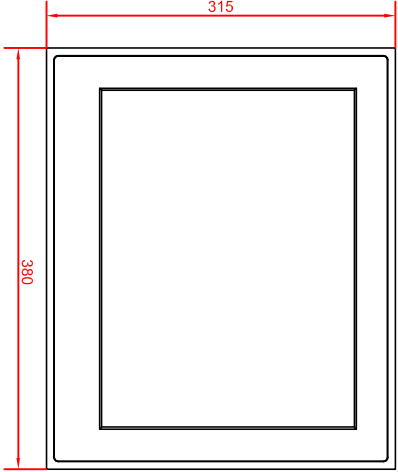

bottom view

rear view
 with
 install measure

rear view

right view

CP6602-0000
 main dimensions
 dimensions in mm

front view