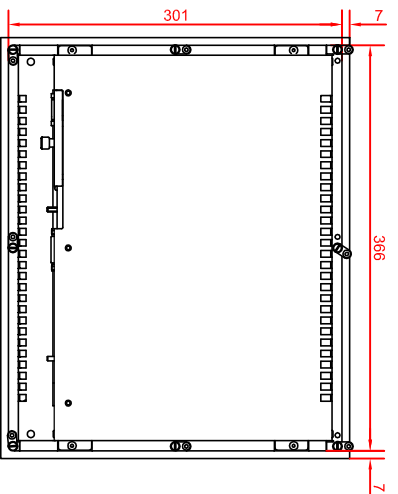

bottom view

rear view
 with
 install measure

rear view

right view

CP6602-0000
 main dimensions
 dimensions in mm

front view