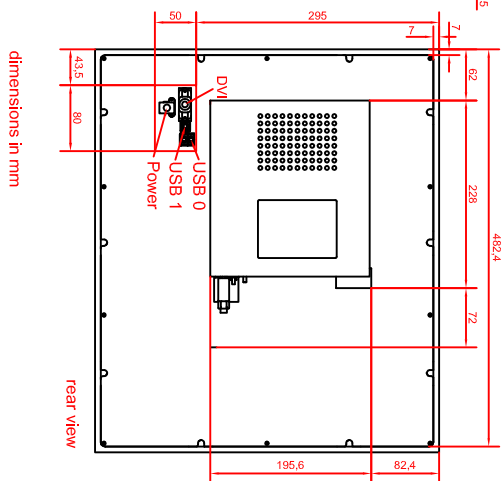

CP6332-0000-D100/D106-M262
main dimensions

rear view with
install measure

front view

left view

dimensions in mm

rear view