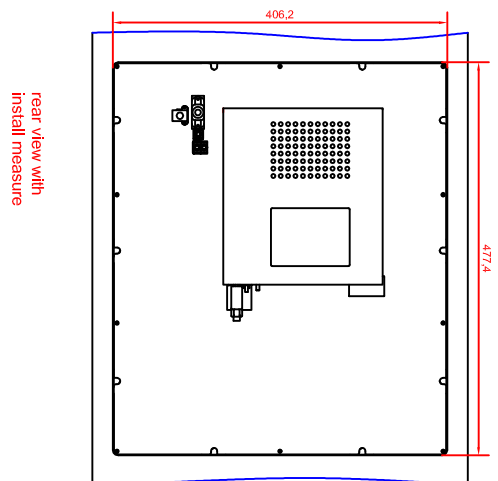

CP6332-0000-D100/D106-M262
main dimensions

rear view with
install measure

front view

left view

dimensions in mm

rear view