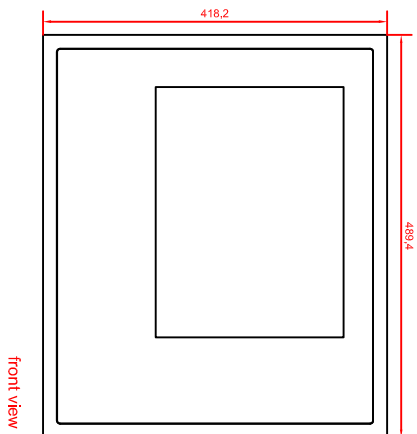

CP6332-0000-D100/D106-M262
main dimensions

rear view with
install measure

front view

left view

dimensions in mm

rear view