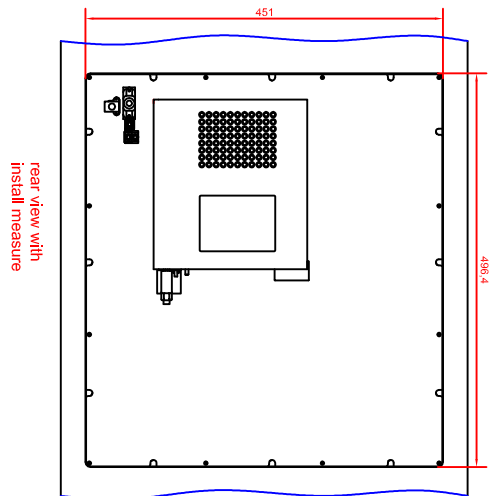

CP6313-0001-M262  
main dimensions

rear view with  
install measure

front view

left view

dimensions in mm

rear view