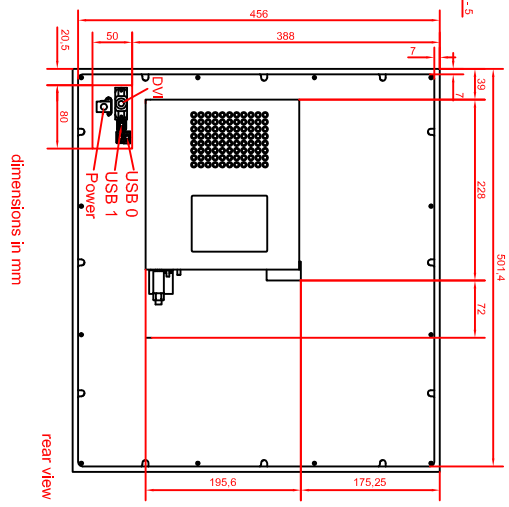

CP6313-0001-M262  
main dimensions

rear view with  
install measure

front view

left view

dimensions in mm

rear view