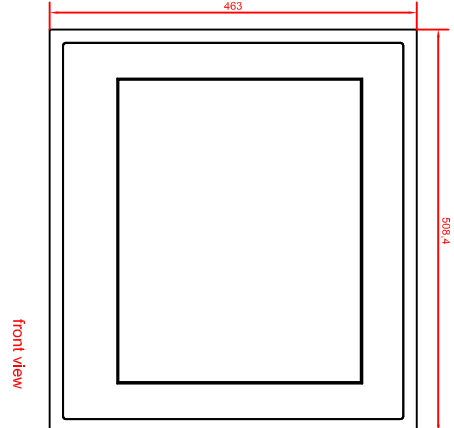

CP6313-0001-M262  
main dimensions

rear view with  
install measure

front view

left view

dimensions in mm

rear view