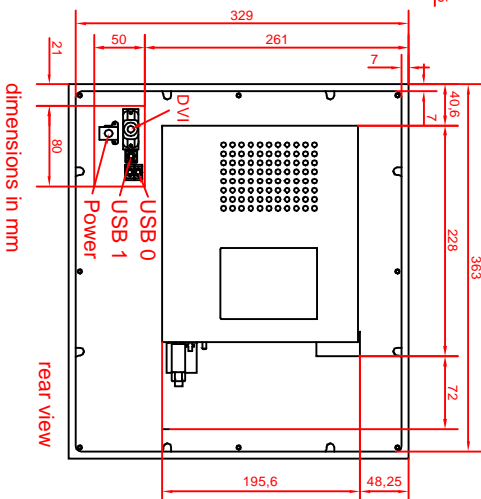

CP6300-0000-0010-M262
main dimensions

rear view with
install measure

front view

left view

dimensions in mm

rear view