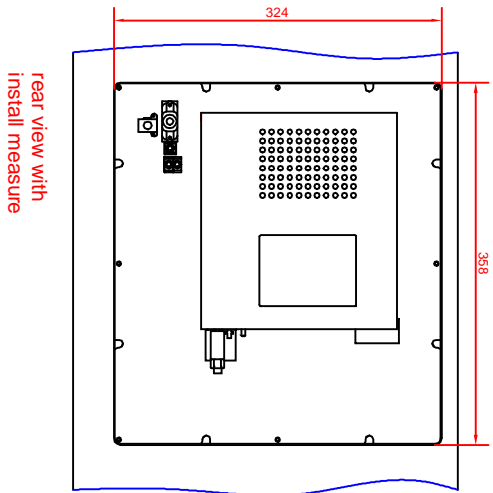

CP6300-0000-0010-M262
main dimensions

rear view with
install measure

front view

left view

dimensions in mm

rear view