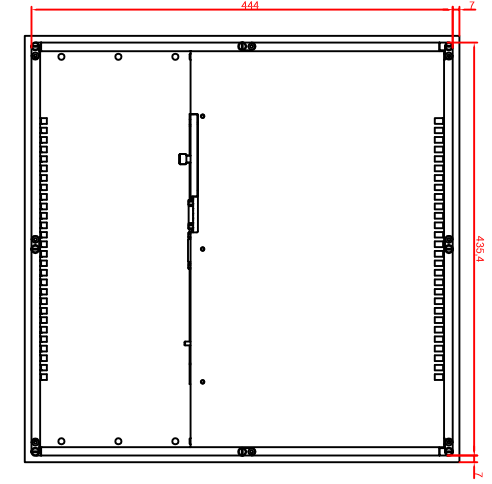

bottom view

rear view
with
install measure

rear view

right view

CP6242-0000
main dimensions
dimensions in mm

front view