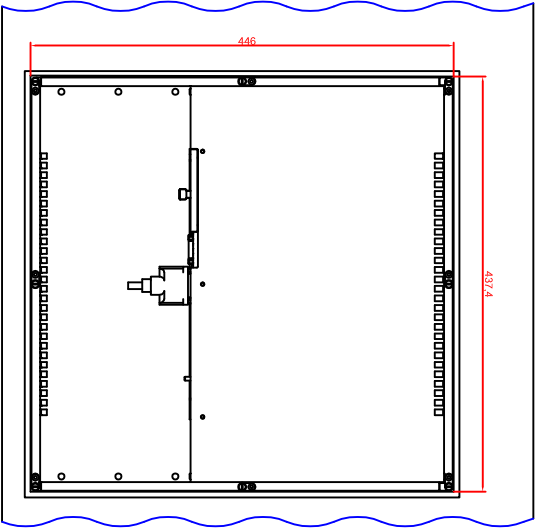

bottom view

rear view
with
install measure

rear view

right view

CP6242-0000
main dimensions
dimensions in mm

front view