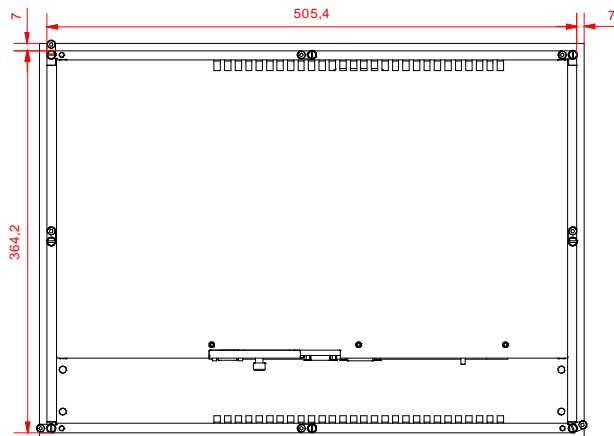

rear view
with
install measure

bottom view

rear view
dimensions in mm

right view

CP6222-0001-0000
main dimensions

front view