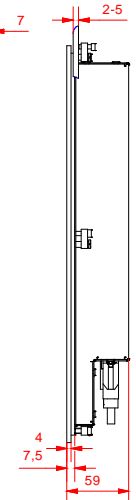

rear view
with
install measure

bottom view

rear view
dimensions in mm

right view

CP6222-0001-0000
main dimensions

front view