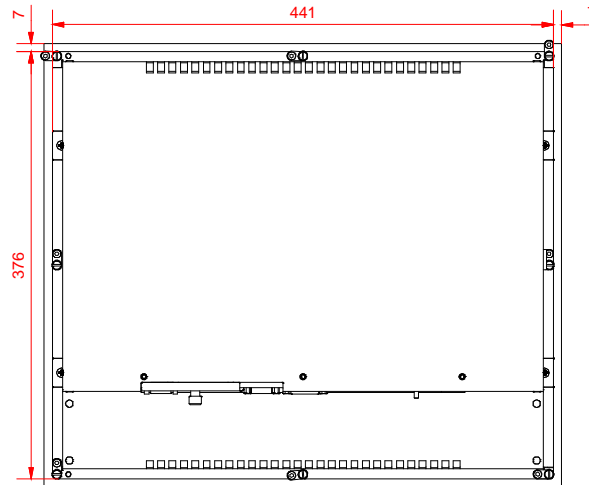

rear view
with
install measure

bottom view

rear view

dimensions in mm

right view

CP6203-0001-0000
main dimensions

front view