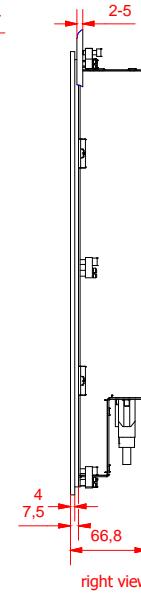

rear view
with
install measure

bottom view

rear view

dimensions in mm

right view

CP6203-0001-0000
main dimensions

front view