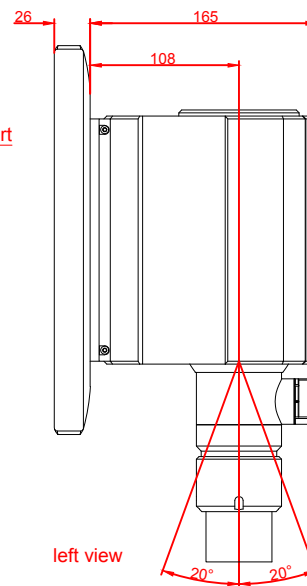

# CP3215-M184

main dimensions and  
fixing points

dimensions in mm

bottom view

rear view

left view

front view