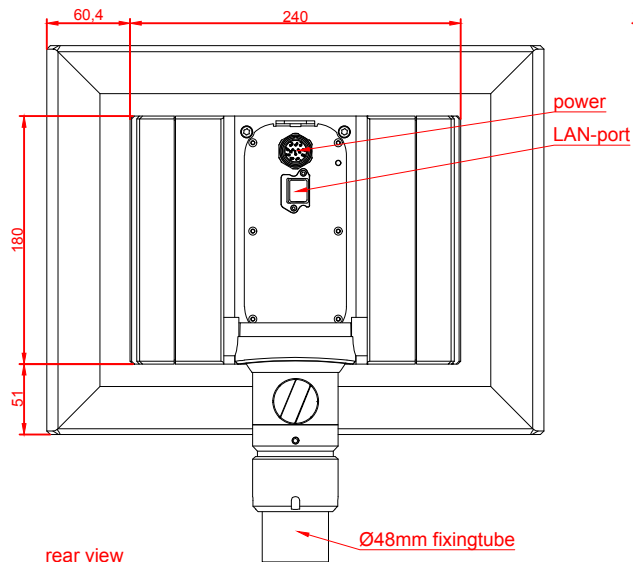

# CP3215-M184

main dimensions and  
fixing points

dimensions in mm

bottom view

rear view

left view

front view