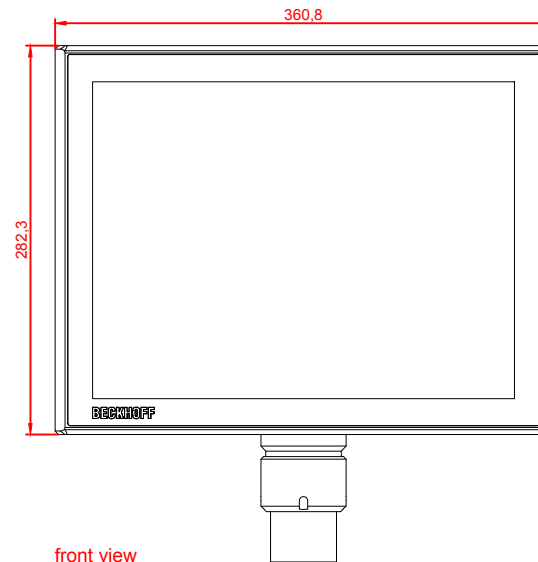

# CP3215-M184

main dimensions and  
fixing points

dimensions in mm

bottom view

rear view

left view

front view