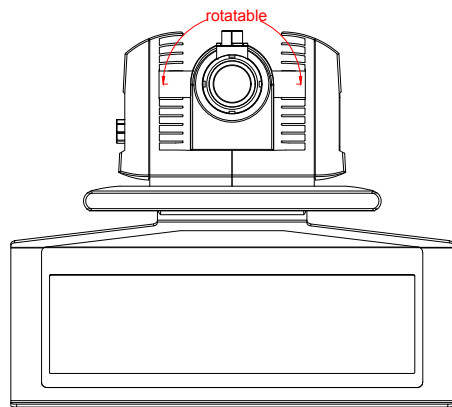

CP3212-E281-M406

main dimensions and  
fixing points

dimensions in mm

front view

left view

rear view

top view