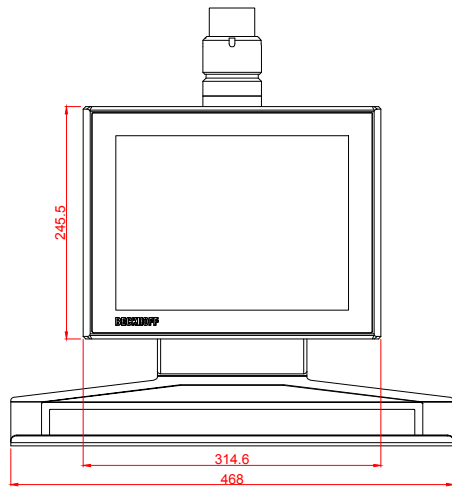

CP3212-E281-M406

main dimensions and  
fixing points

dimensions in mm

front view

left view

rear view

top view