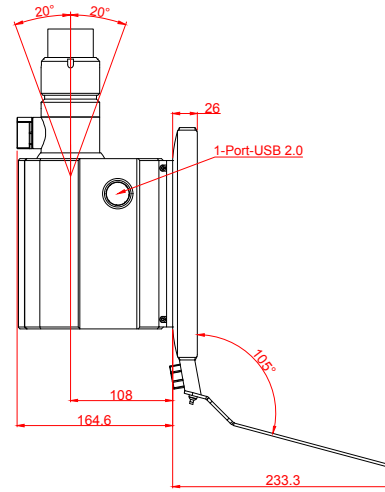

CP3212-E281-M406

main dimensions and  
fixing points

dimensions in mm

front view

left view

rear view

top view