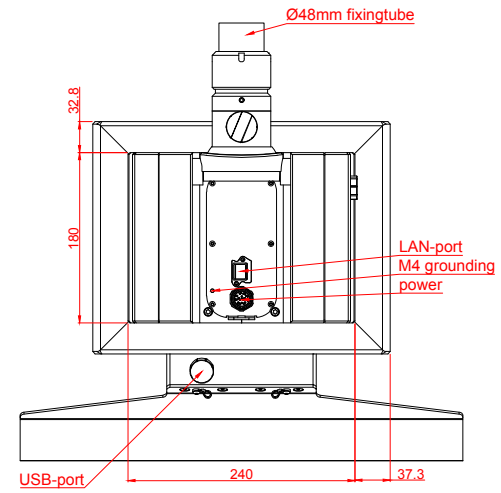

CP3212-E281-M406

main dimensions and  
fixing points

dimensions in mm

front view

left view

rear view

top view