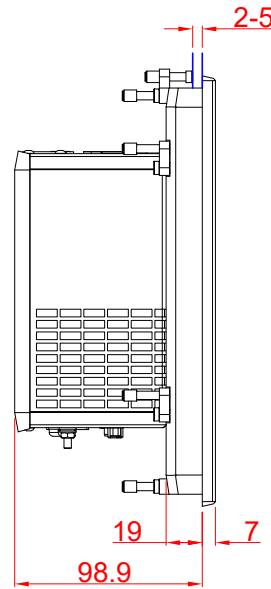

CP2213-0010

main dimensions and
fixing points

dimensions in mm

front view

side view

cut out dimensions: 216mm x 297,5mm

rear view

bottom view

top view