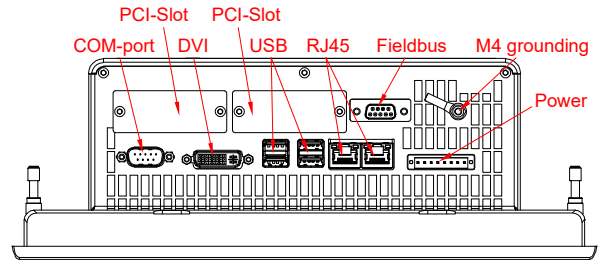

CP2213-0010

main dimensions and
fixing points

dimensions in mm

front view

side view

cut out dimensions: 216mm x 297,5mm

rear view

bottom view

top view