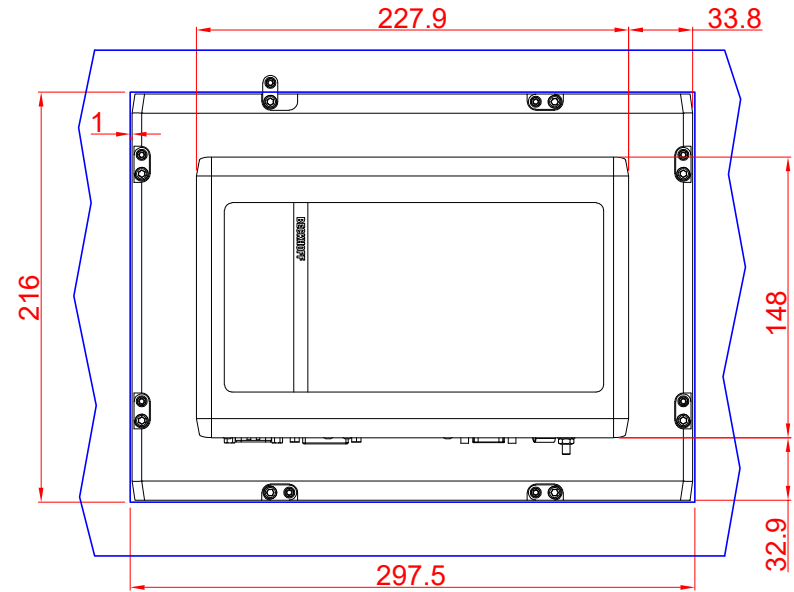

CP2213-0010

main dimensions and
fixing points

dimensions in mm

front view

side view

cut out dimensions: 216mm x 297,5mm

rear view

bottom view

top view