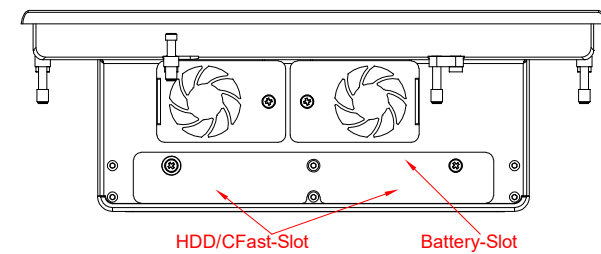

CP2213-0010

main dimensions and
fixing points

dimensions in mm

front view

side view

cut out dimensions: 216mm x 297,5mm

rear view

bottom view