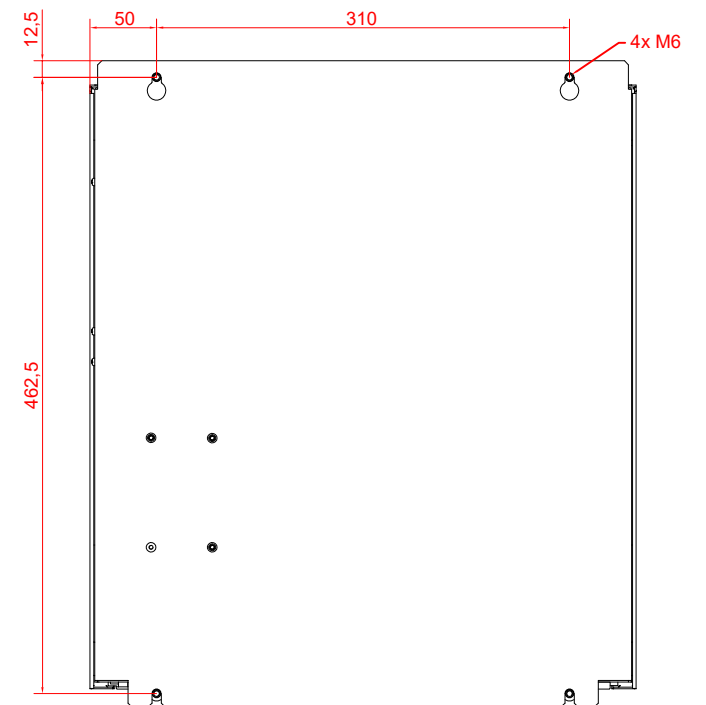

bottom view

front view

side view

rear view

top view

C6670

main dimensions and
fixing points

dimensions in mm