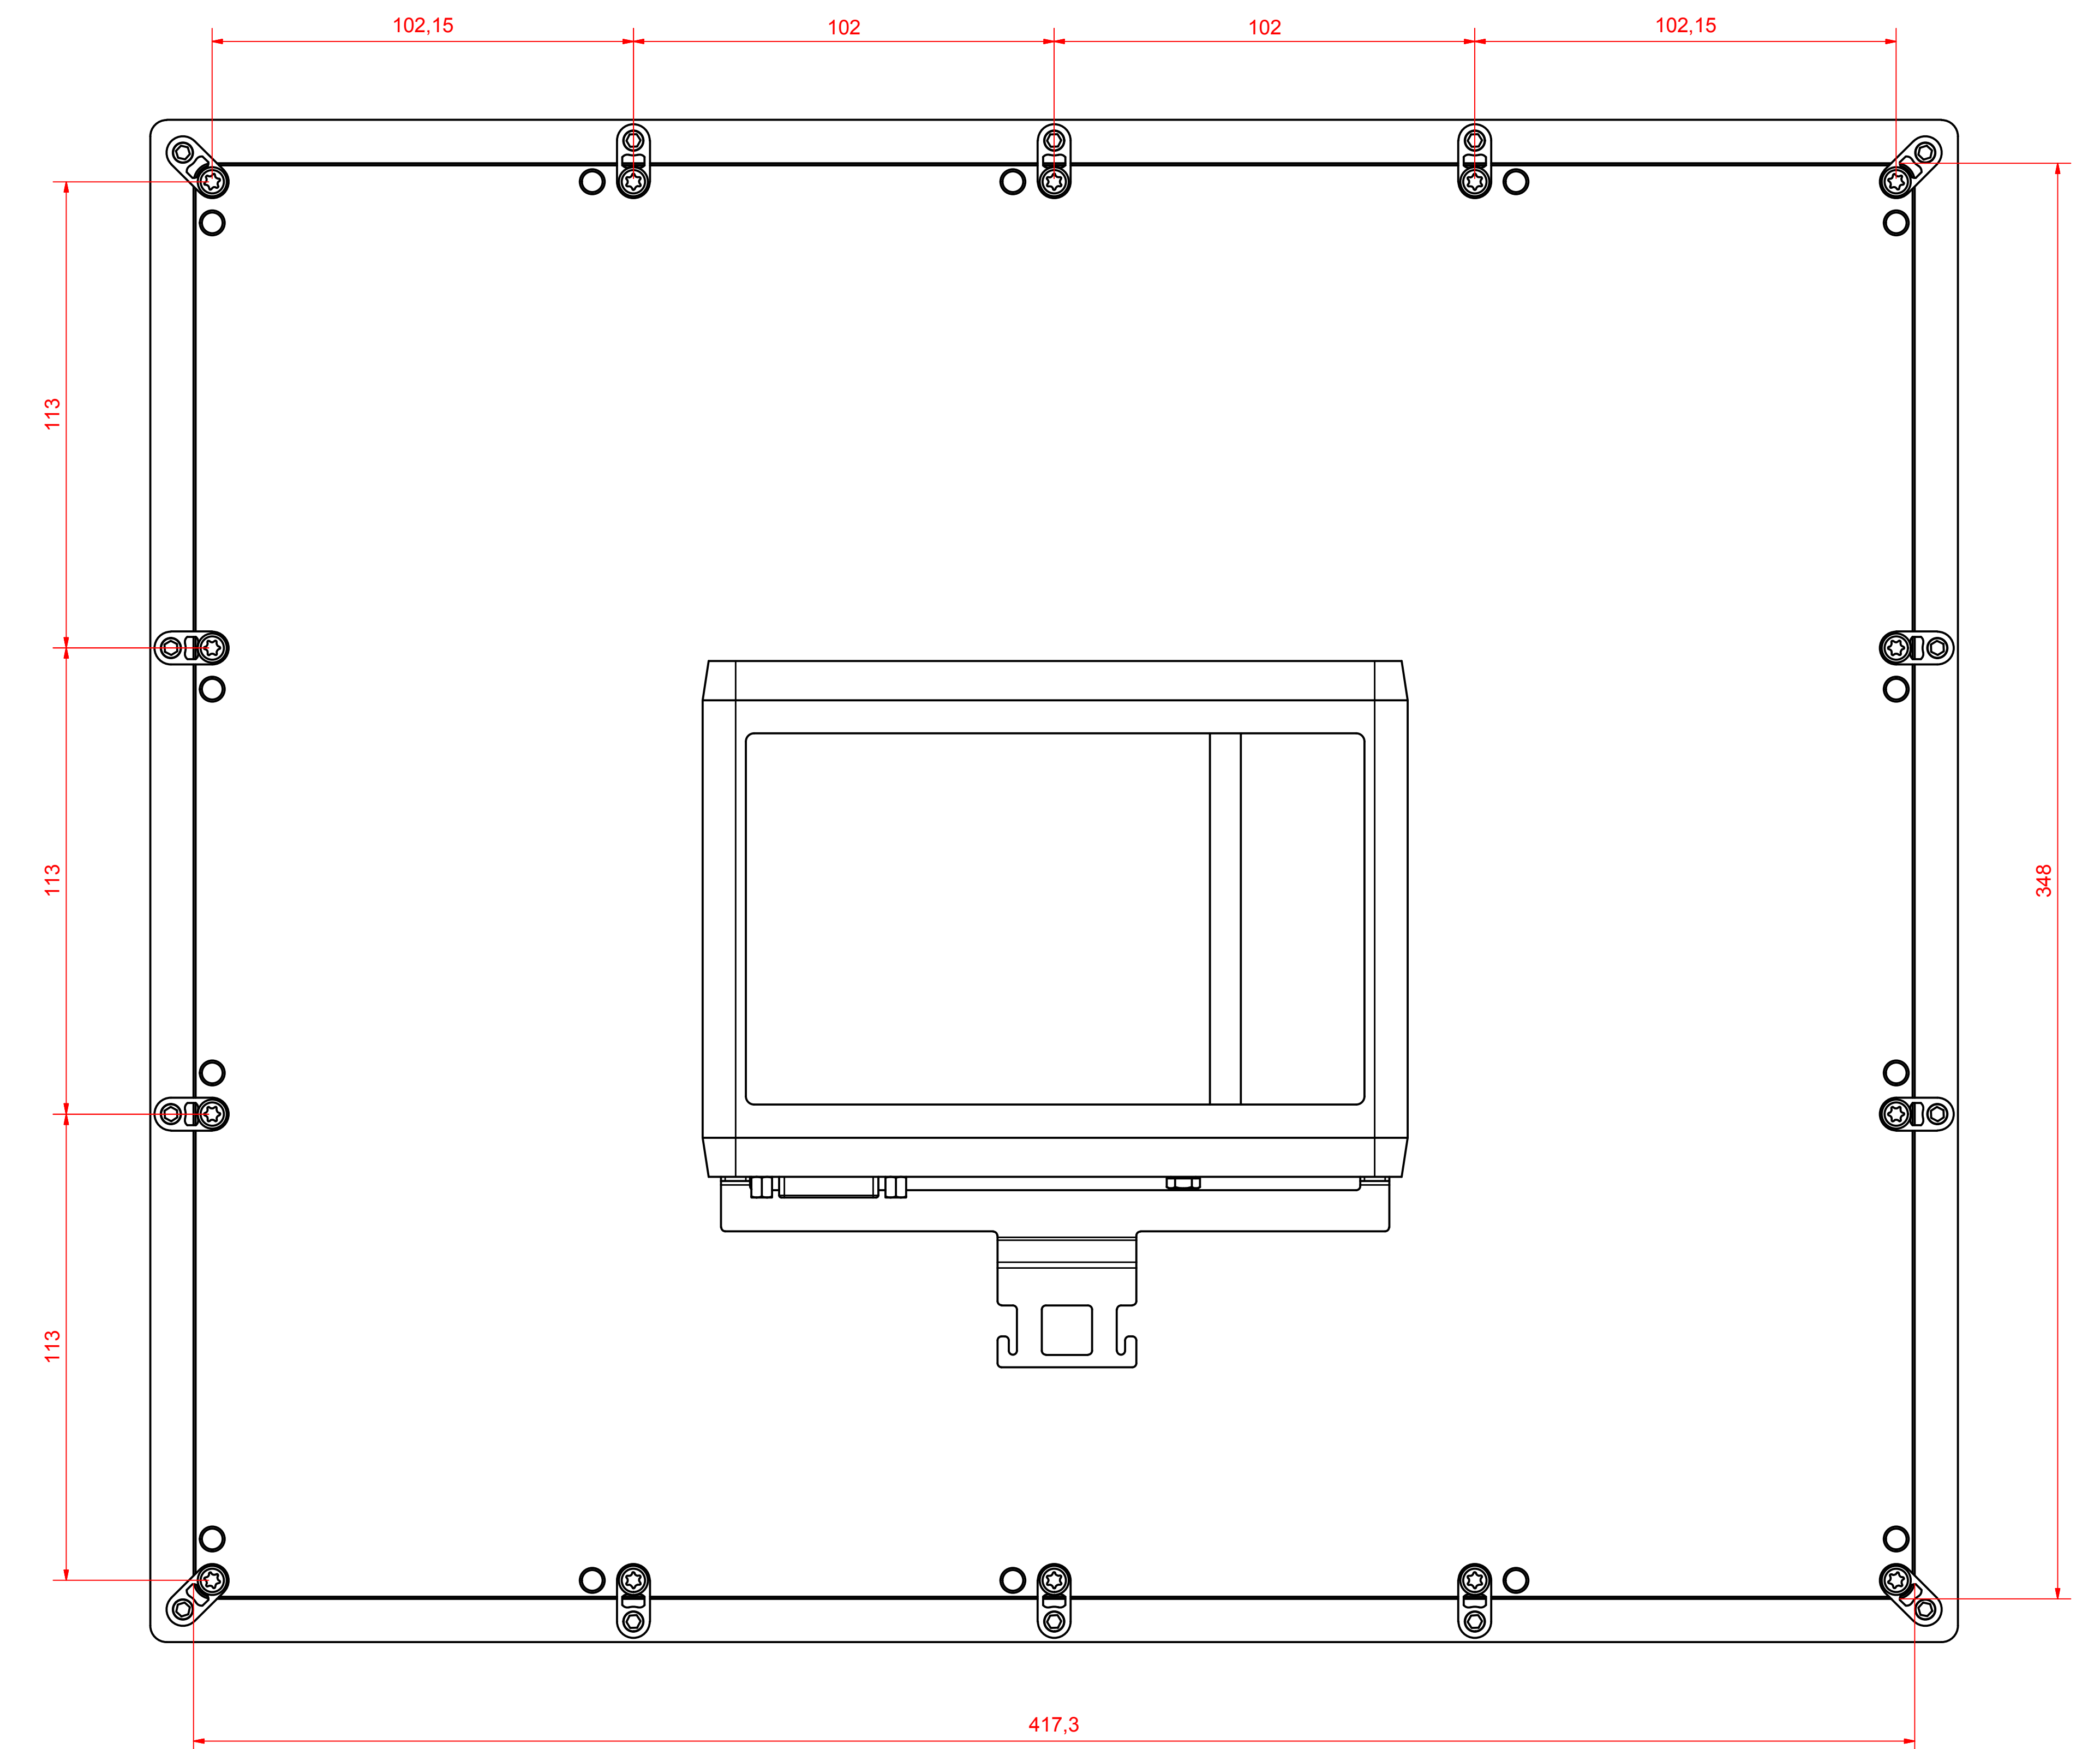

CPX2919-0000 Landscape
main dimensions and fixing points

dimensions in mm

front view

left view

bottom view

cut out dimensions: 348mm x 417,3mm

rear view