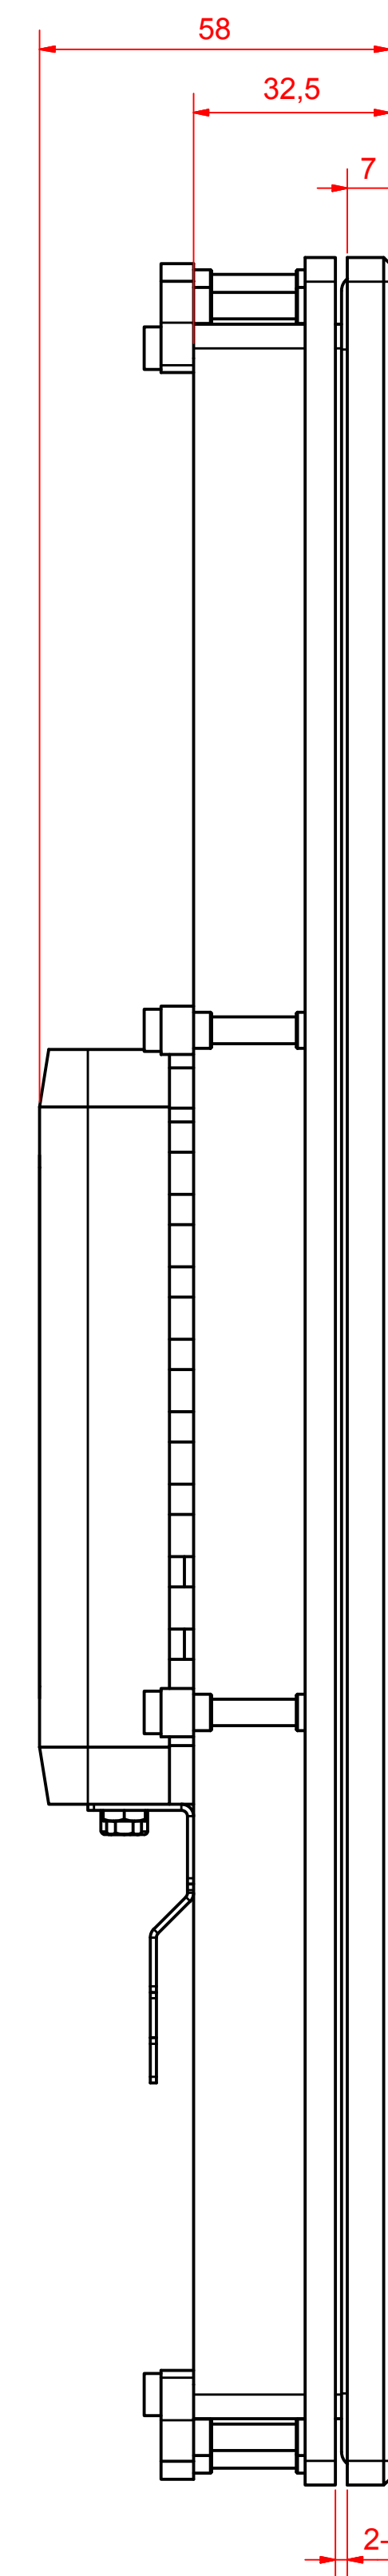

CPX2919-0000 Landscape
main dimensions and fixing points

dimensions in mm

front view

left view

bottom view

cut out dimensions: 348mm x 417,3mm

rear view