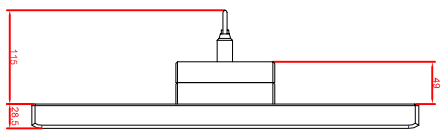

front view

left view

rear view

CP7942-0001-M235  
 connection-console  
 Rittal CP6508.020  
 Rittal CP6501.170  
 main dimensions and  
 fixing points

front view

left view

rear view