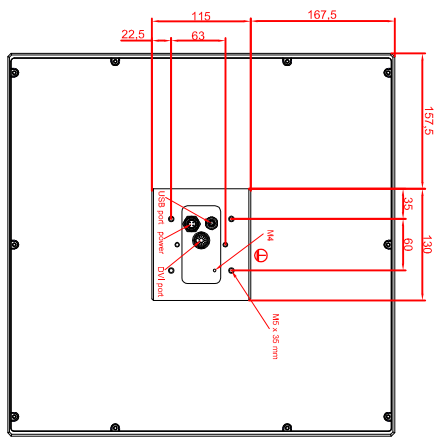

front view

left view

rear view

CP7942-0001-M235  
 connection-console  
 Rittal CP6508.020  
 Rittal CP6501.170  
 main dimensions and  
 fixing points

front view

left view

rear view