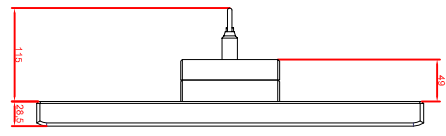

front view

left view

rear view

CP7942-0001-M235  
 connection-console  
 Rittal CP6508.020  
 Rittal CP6501.170  
 main dimensions and  
 fixing points

front view

left view

rear view