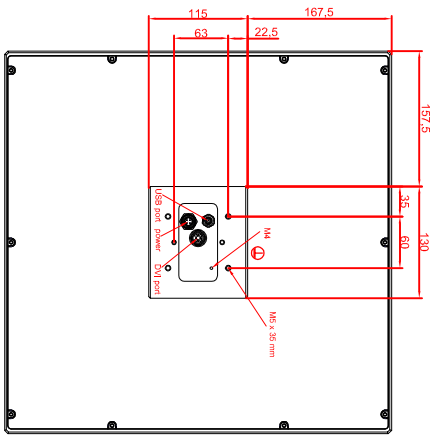

front view

left view

rear view

CP7942-0001-M235  
 connection-console  
 Rittal CP6508.020  
 Rittal CP6501.170  
 main dimensions and  
 fixing points

front view

left view

rear view