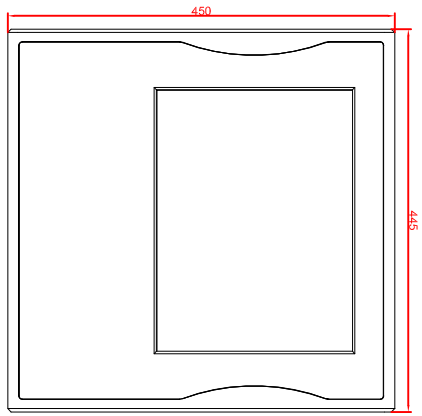

front view

left view

rear view

CP7942-0001-M235  
 connection-console  
 Rittal CP6508.020  
 Rittal CP6501.170  
 main dimensions and  
 fixing points

front view

left view

rear view