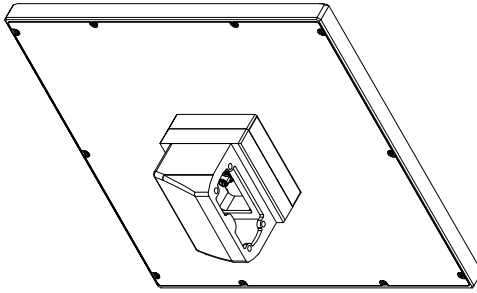

front view

left view

rear view

CP7942-0001-M235  
 connection-console  
 Rittal CP6508.020  
 Rittal CP6501.170  
 main dimensions and  
 fixing points

front view

left view

rear view