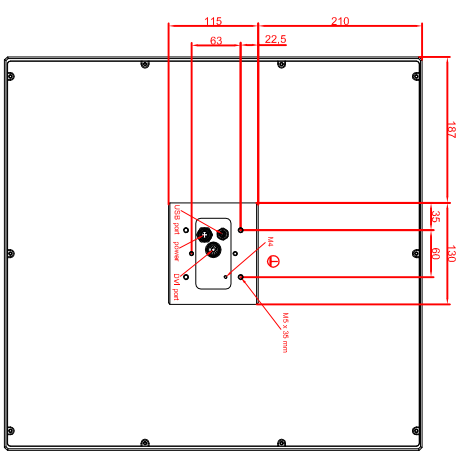

front view

left view

rear view

CP7933-0001-M235
connection-console
Rittal CP6508.020
Rittal CP6501.170
main dimensions and
fixing points