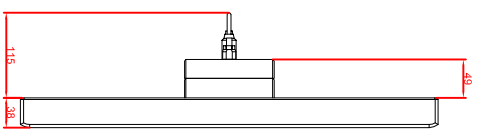

front view

left view

rear view

CP7933-0001-M235
connection-console
Rittal CP6508.020
Rittal CP6501.170
main dimensions and
fixing points