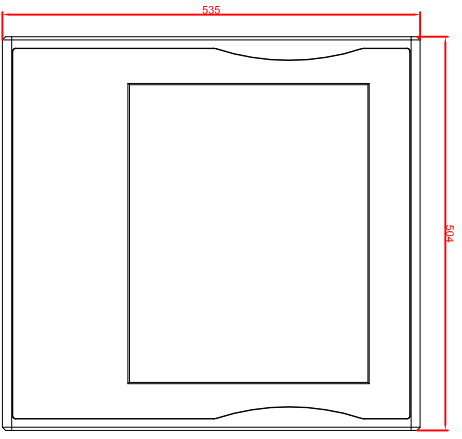

front view

left view

rear view

CP7933-0001-M235
connection-console
Rittal CP6508.020
Rittal CP6501.170
main dimensions and
fixing points