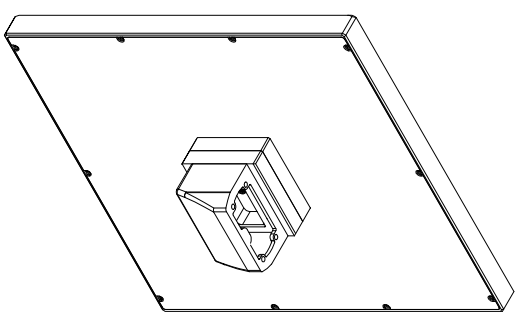

front view

left view

rear view

CP7933-0001-M235
connection-console
Rittal CP6508.020
Rittal CP6501.170
main dimensions and
fixing points