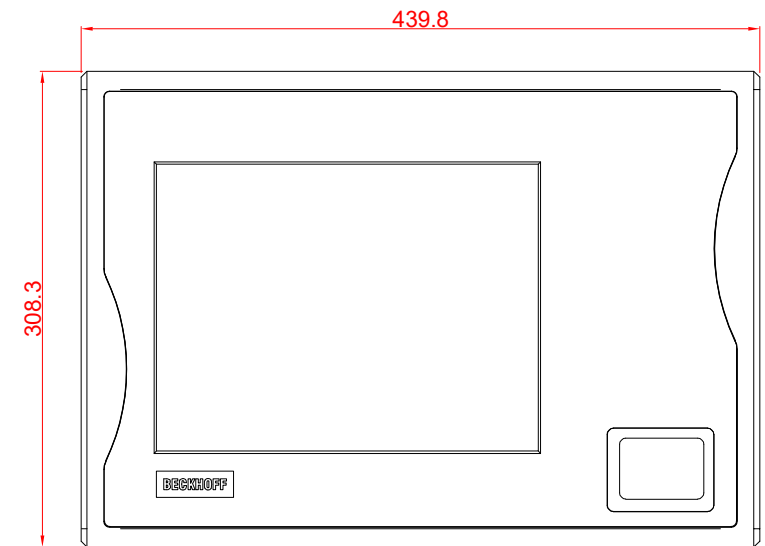

CP7921-0002-M220

mounting arm adapter for:
Rittal CP6521.000

main dimensions and
fixing points

dimensions in mm

rear view

side view

front view