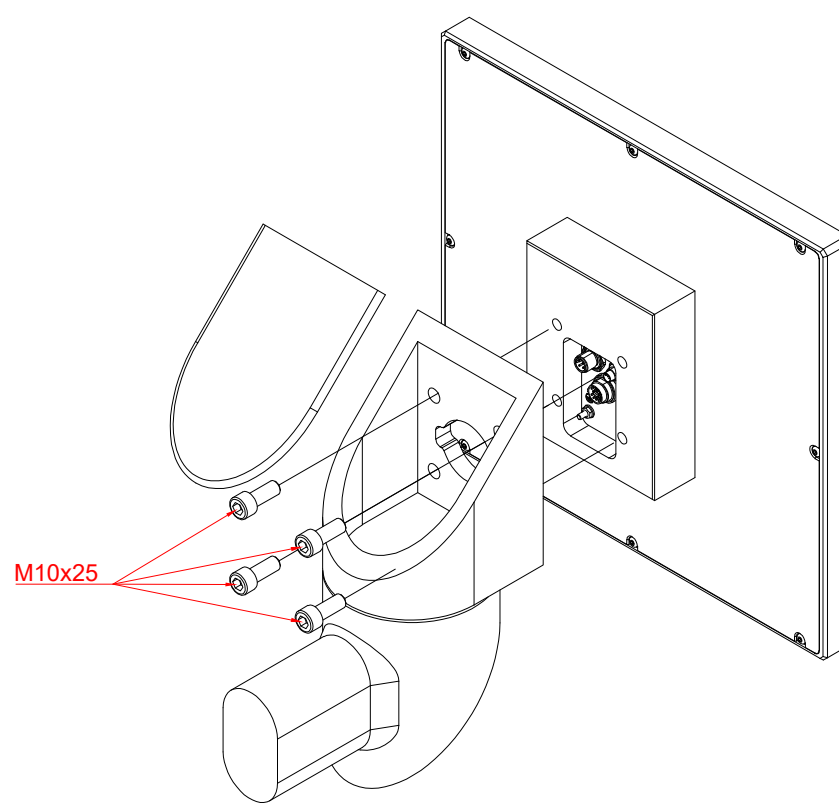

CP7921-0002-M220

mounting arm adapter for:
Rittal CP6521.000

main dimensions and
fixing points

dimensions in mm

rear view

side view

front view