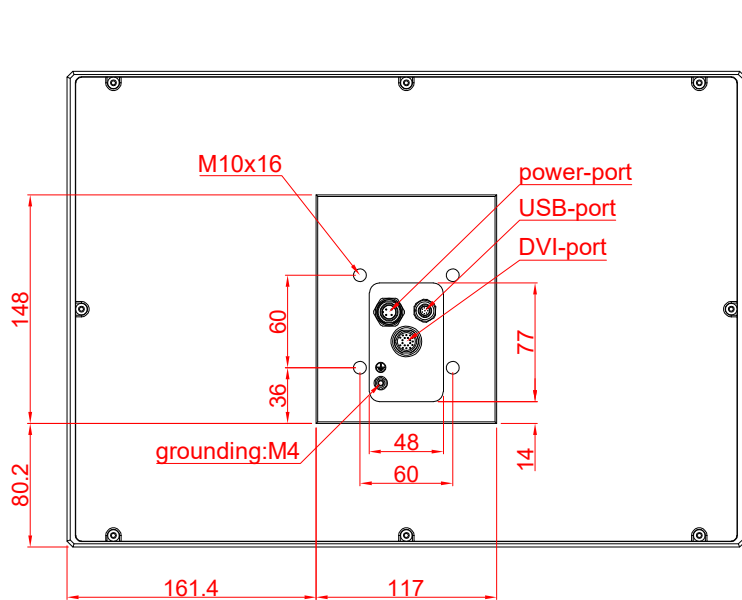

CP7921-0002-M220

mounting arm adapter for:
Rittal CP6521.000

main dimensions and
fixing points

dimensions in mm

rear view

side view

front view