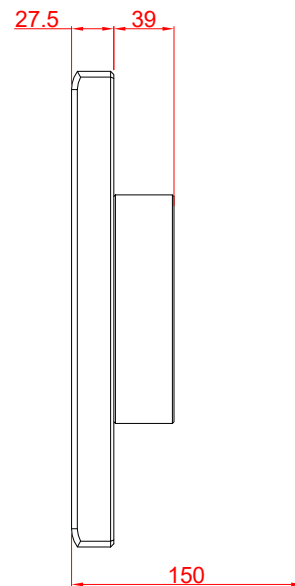

CP7921-0002-M220

mounting arm adapter for:
Rittal CP6521.000

main dimensions and
fixing points

dimensions in mm

rear view

side view

front view