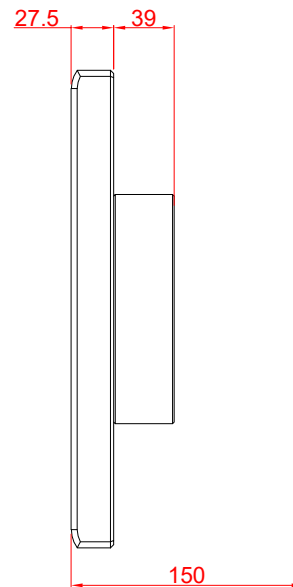

CP7921-0000-M220

mounting arm adapter for:
Rittal CP6521.000

main dimensions and
fixing points

dimensions in mm

rear view

side view

front view