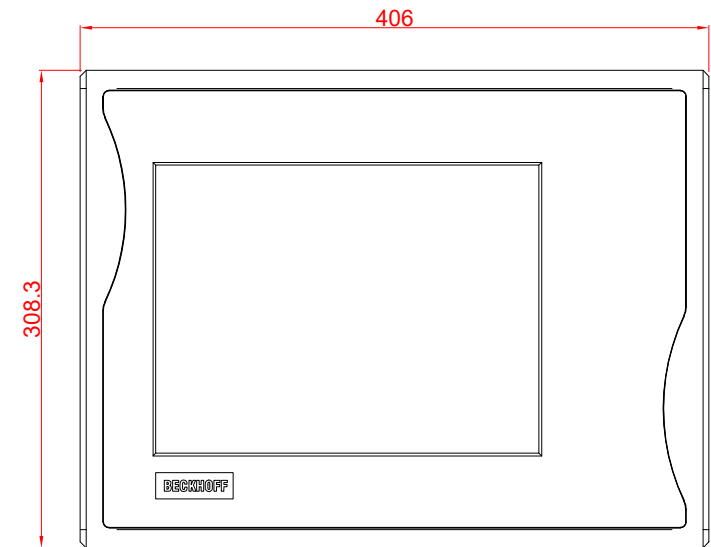

CP7921-0000-M220

mounting arm adapter for:
Rittal CP6521.000

main dimensions and
fixing points

dimensions in mm

rear view

side view

front view