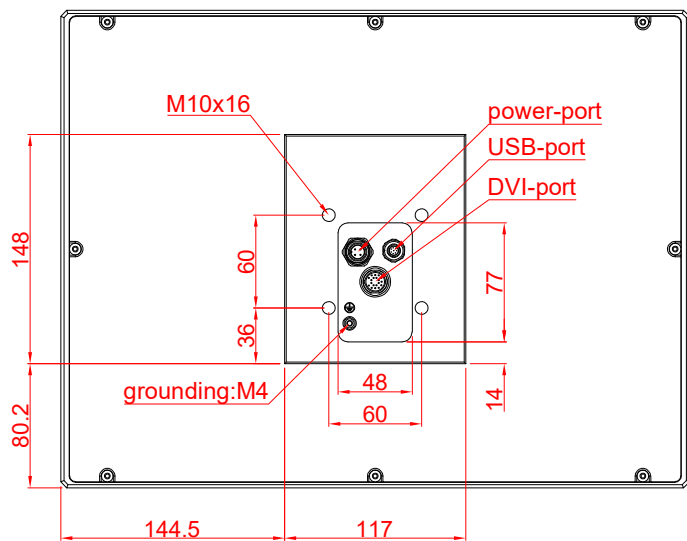

CP7921-0000-M220

mounting arm adapter for:
Rittal CP6521.000

main dimensions and
fixing points

dimensions in mm

rear view

side view

front view