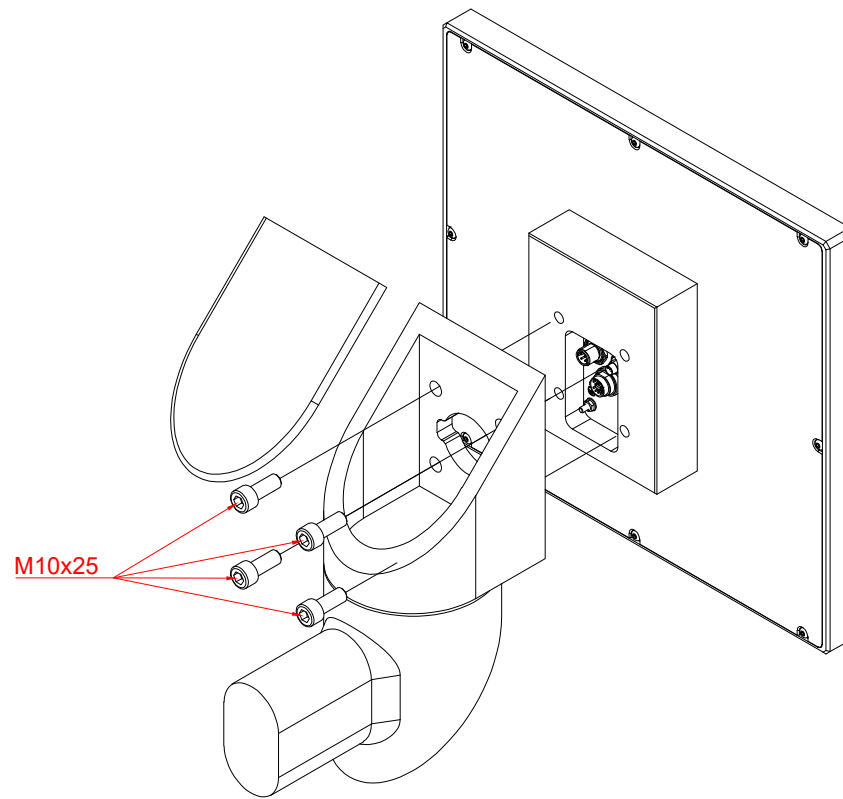

CP7921-0000-M220

mounting arm adapter for:
Rittal CP6521.000

main dimensions and
fixing points

dimensions in mm

rear view

side view

front view