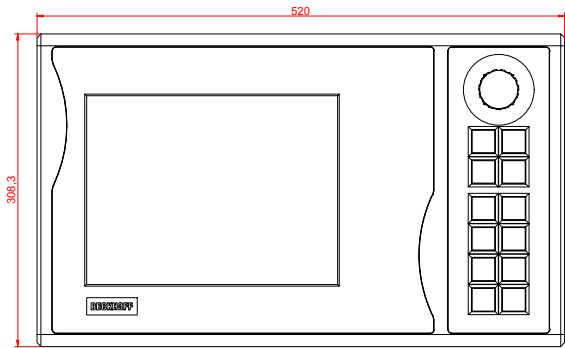

CP7921-0000, CP7921-0001  
with  
C9900-E708  
C9900-M205

connection-console (by customer)  
Rittal CP6206.490  
Rittal CP6508.020

main dimensions and fixing points

front view

side view

rear view

mounting arm adapter from top

rear view

mounting arm adapter from bottom