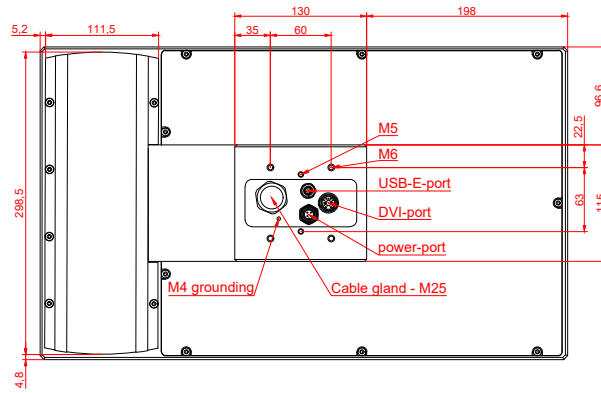

CP7921-0000, CP7921-0001  
with  
C9900-E708  
C9900-M205

connection-console (by customer)  
Rittal CP6206.490  
Rittal CP6508.020

main dimensions and fixing points

front view

side view

rear view

mounting arm adapter from top

rear view

mounting arm adapter from bottom