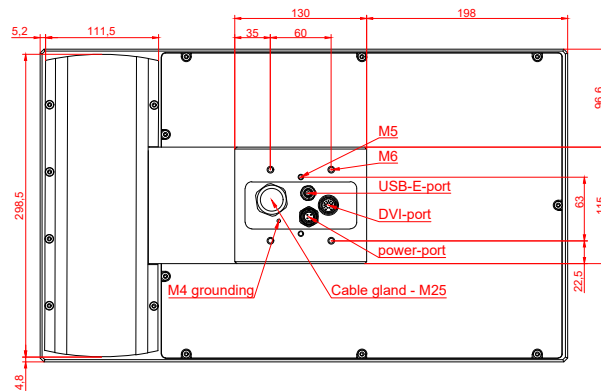

CP7921-0000, CP7921-0001  
with  
C9900-E708  
C9900-M205

connection-console (by customer)  
Rittal CP6206.490  
Rittal CP6508.020

main dimensions and fixing points

front view

side view

rear view

mounting arm adapter from top

rear view

mounting arm adapter from bottom