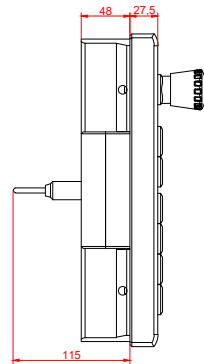

CP7921-0000, CP7921-0001  
with  
C9900-E708  
C9900-M205

connection-console (by customer)  
Rittal CP6206.490  
Rittal CP6508.020

main dimensions and fixing points

front view

side view

rear view

mounting arm adapter from top

rear view

mounting arm adapter from bottom