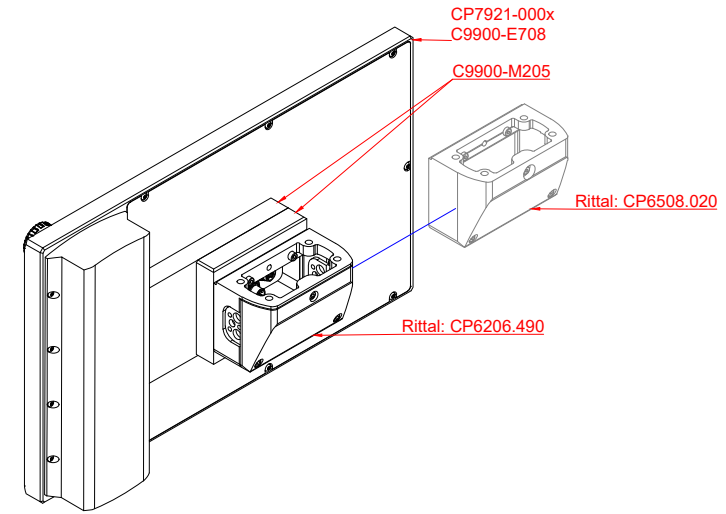

CP7921-0000, CP7921-0001  
with  
C9900-E708  
C9900-M205

connection-console (by customer)  
Rittal CP6206.490  
Rittal CP6508.020

main dimensions and fixing points

front view

side view

rear view

mounting arm adapter from top

rear view

mounting arm adapter from bottom