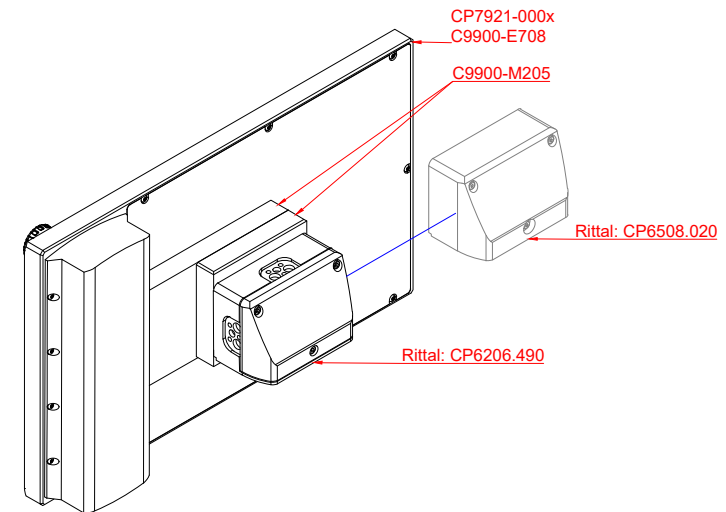

CP7921-0000, CP7921-0001  
with  
C9900-E708  
C9900-M205

connection-console (by customer)  
Rittal CP6206.490  
Rittal CP6508.020

main dimensions and fixing points

front view

side view

rear view

mounting arm adapter from top

rear view

mounting arm adapter from bottom