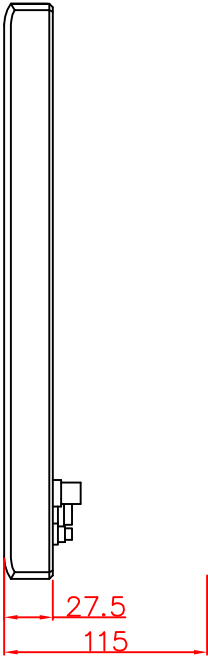

CP7911-0000

main dimensions and  
fixing points

rear view

right view

front view

dimensions in mm