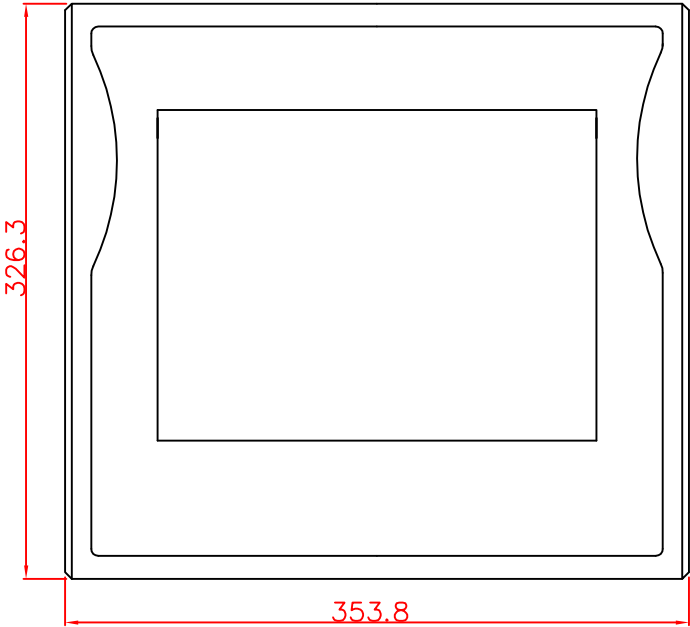

CP7911-0000

main dimensions and  
fixing points

rear view

right view

front view

dimensions in mm