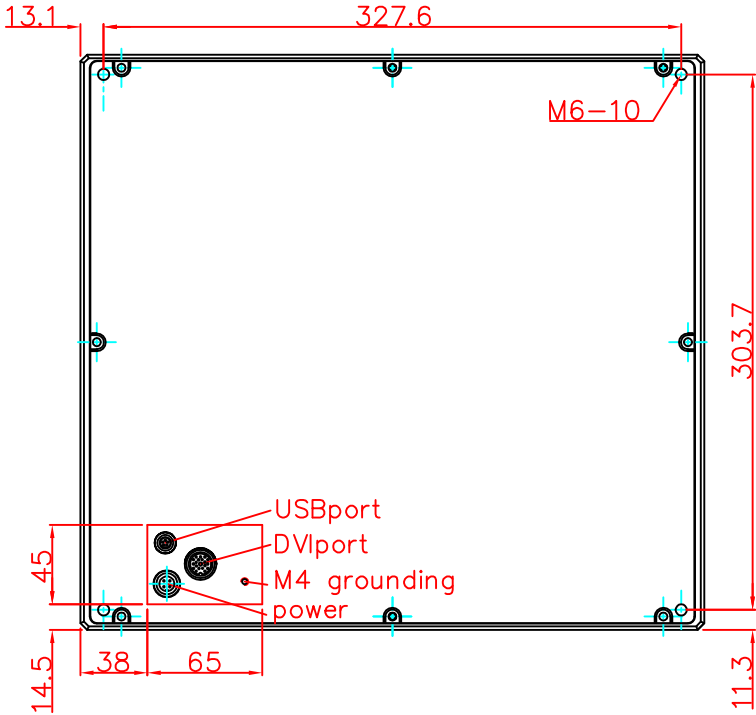

CP7911-0000

main dimensions and  
fixing points

rear view

right view

front view

dimensions in mm