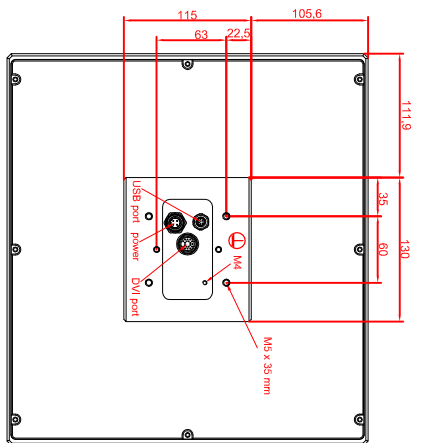

front view

left view

rear view

CP7911-0000-M235

connection-console

Rittal CP6508.020

Rittal CP6501.170

main dimensions and
fixing points

front view

left view

rear view