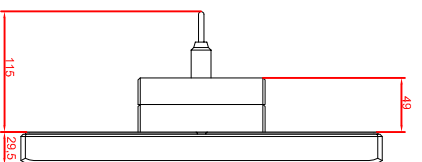

front view

left view

rear view

CP7911-0000-M235

connection-console

Rittal CP6508.020

Rittal CP6501.170

main dimensions and
fixing points

front view

left view

rear view