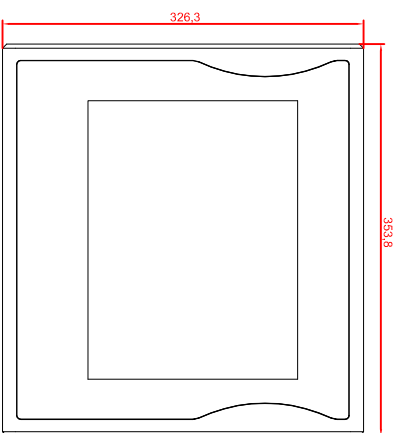

front view

left view

rear view

CP7911-0000-M235

connection-console

Rittal CP6508.020

Rittal CP6501.170

main dimensions and
fixing points

front view

left view

rear view