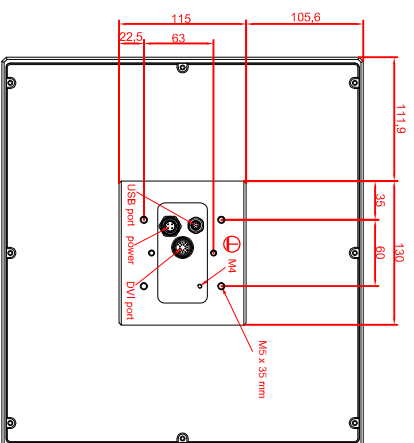

front view

left view

rear view

CP7911-0000-M235

connection-console

Rittal CP6508.020

Rittal CP6501.170

main dimensions and
fixing points

front view

left view

rear view