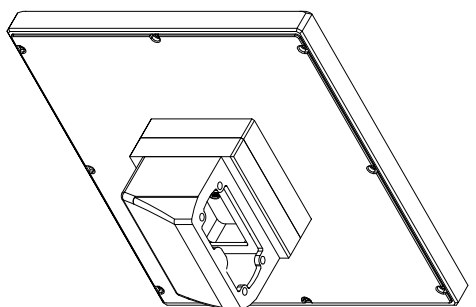

front view

left view

rear view

CP7911-0000-M235

connection-console

Rittal CP6508.020

Rittal CP6501.170

main dimensions and
fixing points

front view

left view

rear view