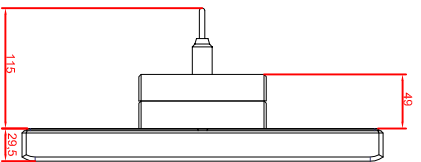

front view

left view

rear view

CP7911-0000-M235

connection-console

Rittal CP6508.020

Rittal CP6501.170

main dimensions and
fixing points

front view

left view

rear view