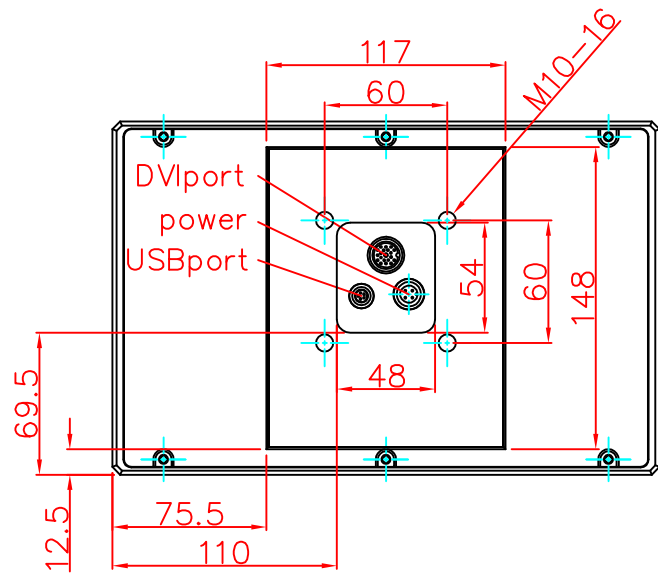

CP7909-0000-M220  
mounting arm adapter  
for  
Rittal  
CP6521.000

main dimensions and  
fixing points

rear view

right view

front view

dimensions in mm