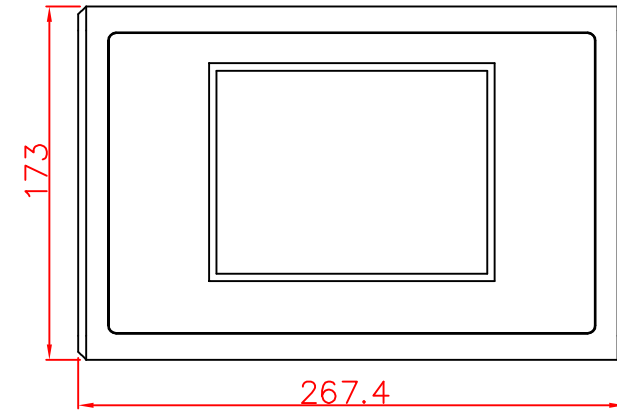

CP7909-0000-M220  
mounting arm adapter  
for  
Rittal  
CP6521.000

main dimensions and  
fixing points

rear view

right view

front view

dimensions in mm