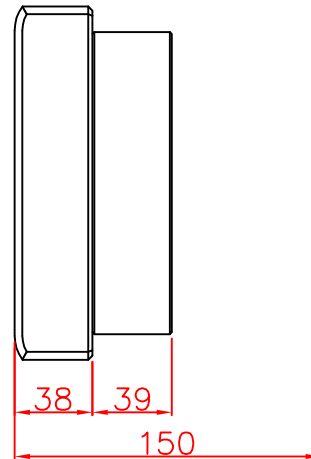

CP7909-0000-M220  
mounting arm adapter  
for  
Rittal  
CP6521.000

main dimensions and  
fixing points

rear view

right view

front view

dimensions in mm