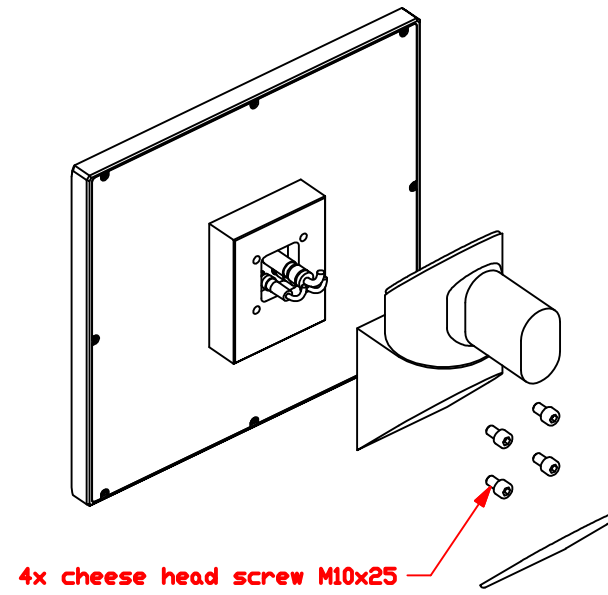

CP7909-0000-M220  
mounting arm adapter  
for  
Rittal  
CP6521.000

main dimensions and  
fixing points

rear view

right view

front view

dimensions in mm