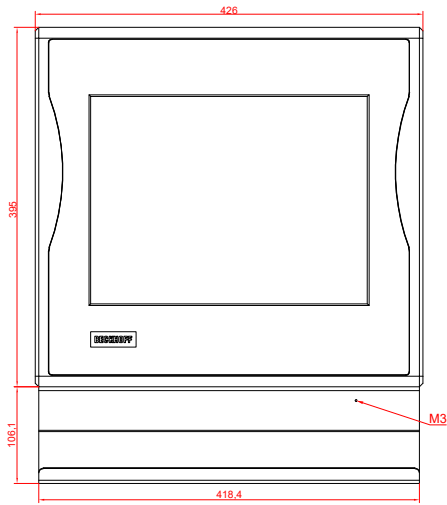

CP7902-000x
with
C9900-M235
C9900-M400

connection-console
Rittal CP6508.020
Rittal CP6501.170

main dimensions and
fixing points

dimensions in mm

front view

side view

rear view

front view

side view

rear view