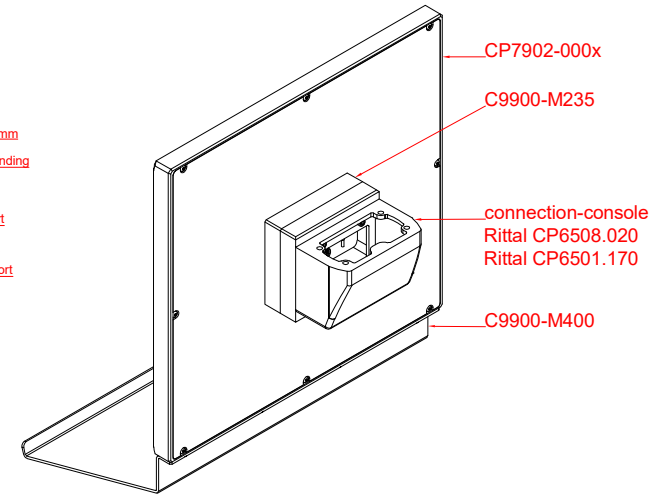

CP7902-000x
with
C9900-M235
C9900-M400

connection-console
Rittal CP6508.020
Rittal CP6501.170

main dimensions and
fixing points

dimensions in mm

front view

side view

rear view

front view

side view

rear view