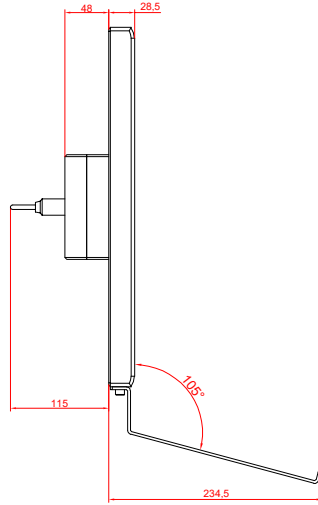

CP7902-000x
with
C9900-M235
C9900-M400

connection-console
Rittal CP6508.020
Rittal CP6501.170

main dimensions and
fixing points

dimensions in mm

front view

side view

rear view

front view

side view

rear view