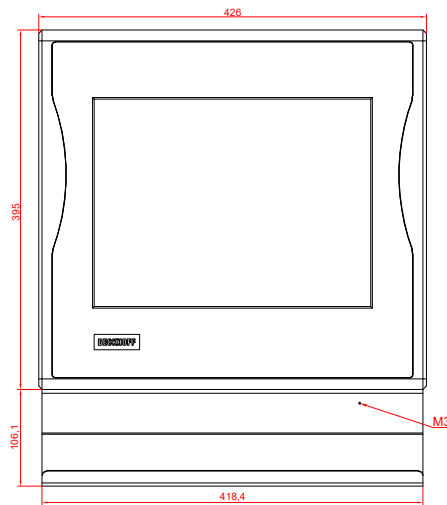

CP7902-000x
with
C9900-M235
C9900-M400

connection-console
Rittal CP6508.020
Rittal CP6501.170

main dimensions and
fixing points

dimensions in mm

front view

side view

rear view

front view

side view

rear view