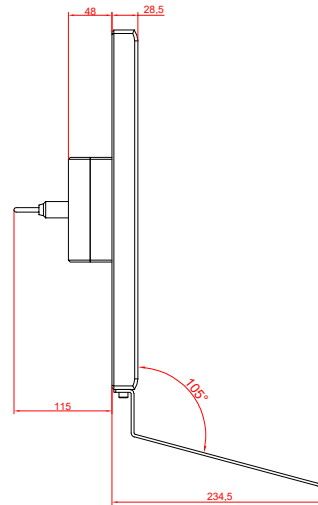

CP7902-000x
with
C9900-M235
C9900-M400

connection-console
Rittal CP6508.020
Rittal CP6501.170

main dimensions and
fixing points

dimensions in mm

front view

side view

rear view

front view

side view

rear view