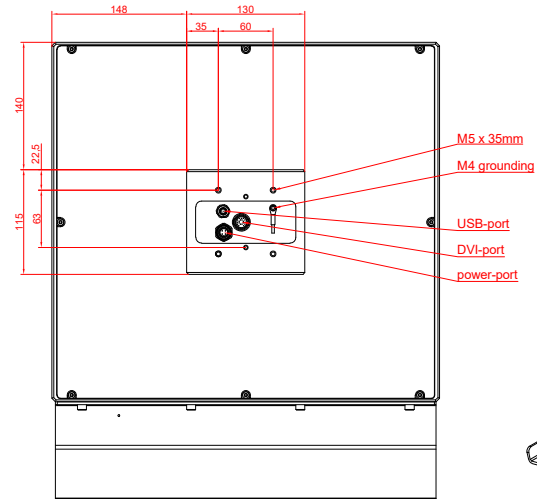

CP7902-000x
with
C9900-M235
C9900-M400

connection-console
Rittal CP6508.020
Rittal CP6501.170

main dimensions and
fixing points

dimensions in mm

front view

side view

rear view

front view

side view

rear view