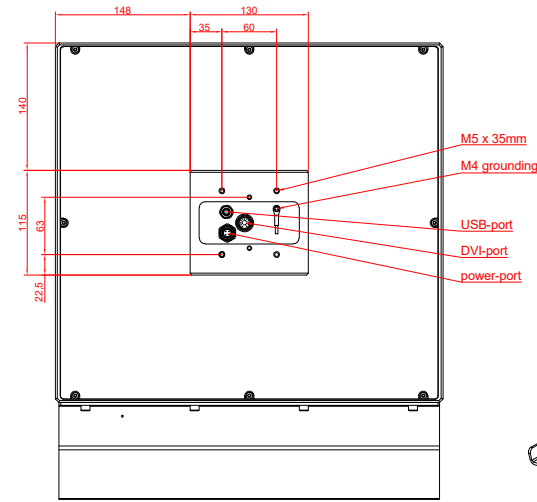

CP7902-000x
with
C9900-M235
C9900-M400

connection-console
Rittal CP6508.020
Rittal CP6501.170

main dimensions and
fixing points

dimensions in mm

front view

side view

rear view

front view

side view

rear view